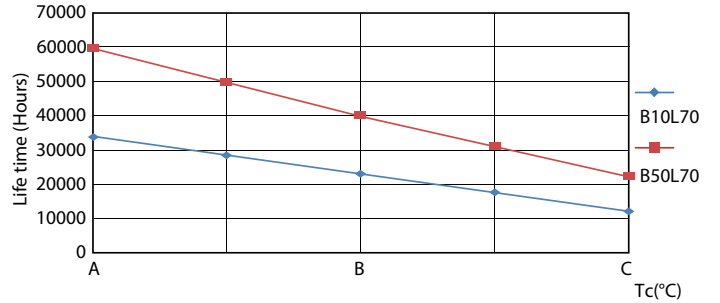

MASTER Value LEDtube T8

Photometric data

Light Distribution Diagram - MAS LEDtube VLE 1500mm UO 23W 865 T8

Lifetime

Life Expectancy Diagram - MAS LEDtube VLE 1500mm UO 23W 865 T8

Lumen Maintenance Diagram - MAS LEDtube VLE 1500mm UO 23W 865 T8