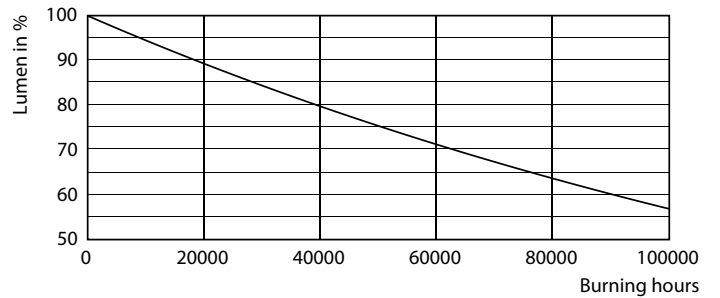

Lumen Maintenance Diagram - MAS LEDtube VLE 1500mm UO 23W 865 T8