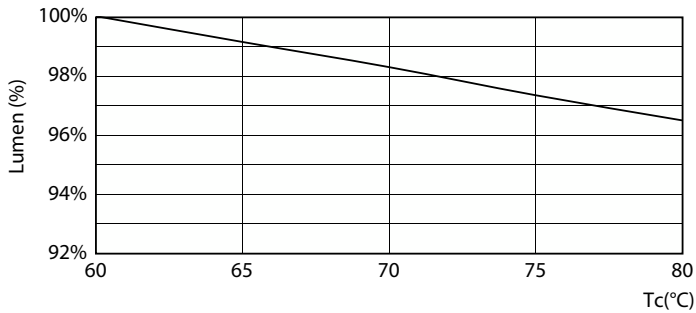

Product Length	1,500 mm
Bulb Shape	Tube, double-ended
Approval and Application	
Energy Saving Product	Yes
Approval Marks	RoHS compliance TUV CE marking KEMA Keur certificate
Energy Consumption kWh/1000 h	23 kWh
EPREL Registration Number	1,095,876
CE mark	Yes
EU RoHS compliant	Yes

MASTER Value LEDtube T8

Photometric data

Light Distribution Diagram - MAS LEDtube VLE 1500mm UO 23W 865 T8

Lifetime

Life Expectancy Diagram - MAS LEDtube VLE 1500mm UO 23W 865 T8

Lumen Maintenance Diagram - MAS LEDtube VLE 1500mm UO 23W 865 T8