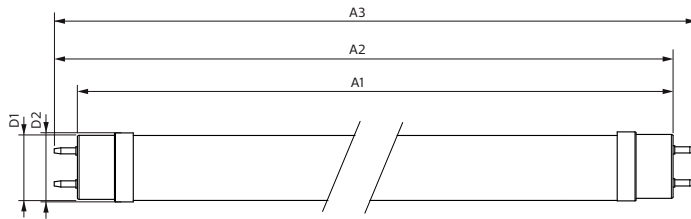

Product Length	1,500 mm
Bulb Shape	Tube, double-ended
Approval and Application	
Energy Saving Product	Yes
Approval Marks	RoHS compliance TUV CE marking KEMA Keur certificate
Energy Consumption kWh/1000 h	23 kWh
EPREL Registration Number	1,095,876
CE mark	Yes
EU RoHS compliant	Yes

Dimensional drawing

Product	D1	D2	A1	A2	A3
MAS LEDtube VLE 1500mm UO 23W 865 T8	25.8 mm	28 mm	1,498.8 mm	1,505.9 mm	1,513 mm

Photometric data

Spectral Power Distribution Colour - MAS LEDtube VLE 1500mm UO 23W 865 T8