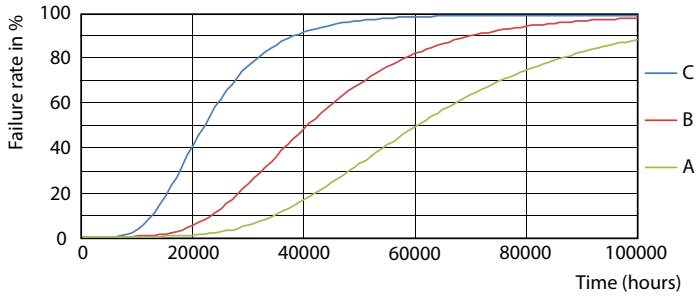

MASTER Value LEDtube T8

Photometric data

Lifetime

Lumen Maintenance Diagram - MAS LEDtube VLE 1500mm UO 23W 865 T8