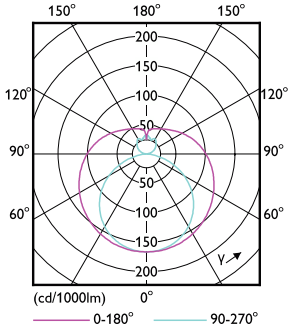

Product Length	1,500 mm
Bulb Shape	Tube, double-ended
Approval and Application	
Energy Saving Product	Yes
Approval Marks	RoHS compliance TUV CE marking KEMA Keur certificate
Energy Consumption kWh/1000 h	23 kWh
EPREL Registration Number	1,095,876
CE mark	Yes
EU RoHS compliant	Yes

Dimensional drawing

Product	D1	D2	A1	A2	A3
MAS LEDtube VLE 1500mm UO 23W 865 T8	25.8 mm	28 mm	1,498.8 mm	1,505.9 mm	1,513 mm

Photometric data

Spectral Power Distribution Colour - MAS LEDtube VLE 1500mm UO 23W 865 T8

MASTER Value LEDtube T8

Photometric data

Light Distribution Diagram - MAS LEDtube VLE 1500mm UO 23W 865 T8

Lifetime

Life Expectancy Diagram - MAS LEDtube VLE 1500mm UO 23W 865 T8

Lumen Maintenance Diagram - MAS LEDtube VLE 1500mm UO 23W 865 T8