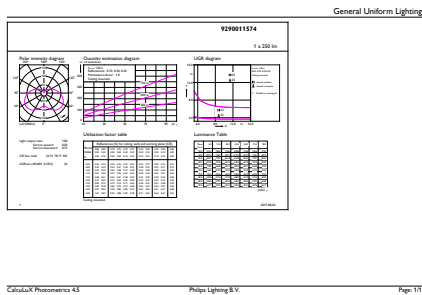

Full product code	871829178701300
-------------------	-----------------

Order product name	CorePro LEDcandle ND 4-25W E14 827 B35 FR
EAN/UPC - Product	8718291787013
Order code	929001157402
Numerator - Quantity Per Pack	1
Numerator - Packs per outer box	10
Material Nr. (12NC)	929001157402
Net Weight (Piece)	0.040 kg

Dimensional drawing

LED ND 4-25W E14 827 220-240V B35 FR

Product	D	C
CorePro LEDcandle ND 4-25W E14 827 B35 FR	35 mm	106 mm

Photometric data

CorePro LEDcandle 4-25W E14 827 FR B35

CorePro LEDcandle 4-25W E14 827 FR B35