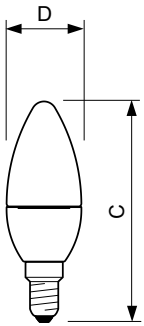

Product data

General Information	
Cap-Base	E14 [E14]
EU RoHS compliant	Yes
Nominal Lifetime (Nom)	15000 h
Switching Cycle	50000X
Technical Type	4-25W
Light Technical	
Color Code	827 [CCT of 2700K]
Luminous Flux (Nom)	250 lm
Color Designation	Warm White (WW)
Correlated Color Temperature (Nom)	2700 K
Luminous Efficacy (rated) (Nom)	62.50 lm/W
Color Consistency	<6
Color Rendering Index (Nom)	80
LLMF At End Of Nominal Lifetime (Nom)	70 %

CorePro LED candles and lusters

Mechanical and Housing

Bulb Finish	Frosted
Bulb Shape	B35 [B 35mm]

Approval and Application

Energy Consumption kWh/1000 h	4 kWh
-------------------------------	-------

Product Data

Dimensional drawing

LED ND 4-25W E14 827 220-240V B35 FR

Product	D	C
CorePro LEDcandle ND 4-25W E14 827 B35 FR	35 mm	106 mm

Photometric data

CorePro LEDcandle 4-25W E14 827 FR B35

CorePro LEDcandle 4-25W E14 827 FR B35