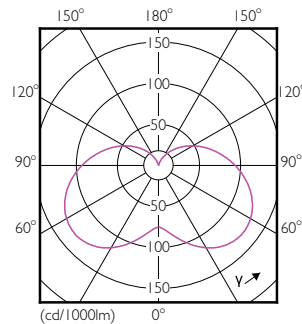

CorePro LED candles and lusters

Mechanical and Housing

Bulb Finish	Frosted
Bulb Shape	B35 [B 35mm]

Approval and Application

Energy Consumption kWh/1000 h	4 kWh
-------------------------------	-------

Product Data

Full product code	871829178701300
-------------------	-----------------

Order product name	CorePro LEDcandle ND 4-25W E14 827 B35 FR
EAN/UPC - Product	8718291787013
Order code	929001157402
Numerator - Quantity Per Pack	1
Numerator - Packs per outer box	10
Material Nr. (12NC)	929001157402
Net Weight (Piece)	0.040 kg

Dimensional drawing

LED ND 4-25W E14 827 220-240V B35 FR

Product	D	C
CorePro LEDcandle ND 4-25W E14 827 B35 FR	35 mm	106 mm

Photometric data

CorePro LEDcandle 4-25W E14 827 FR B35

CorePro LEDcandle 4-25W E14 827 FR B35