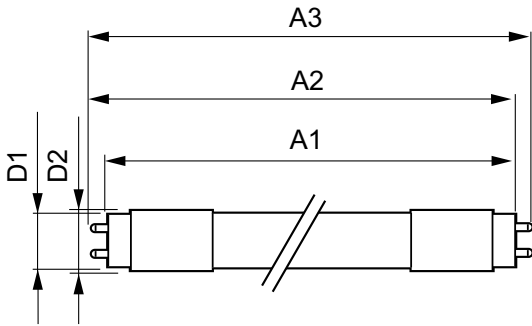

MASTER LEDtube T8 Ultra Efficient

Product Length	1,500 mm
Bulb Shape	Tube, double-ended
Approval and Application	
Energy Saving Product	Yes
Approval Marks	RoHS compliance TUV CE marking KEMA Keur certificate
Energy Consumption kWh/1000 h	20 kWh
EPREL Registration Number	1,205,539
CE mark	Yes
EU RoHS compliant	Yes

Product Data	
Full product code	871951433978100
Order product name	MAS LEDtube 1500mm UE 20W 865 T8
Order code	929003067302
Numerator - Quantity Per Pack	1
Numerator - Packs per outer box	10
Material number (12NC)	929003067302
Full product name	MAS LEDtube 1500mm UE 20W 865 T8
EAN/UPC - Case	8719514339798

Dimensional drawing

Product	D1	D2	A1	A2	A3
MAS LEDtube 1500mm UE 20W 865 T8	25.8 mm	28 mm	1,498.8 mm	1,505.9 mm	1,513 mm