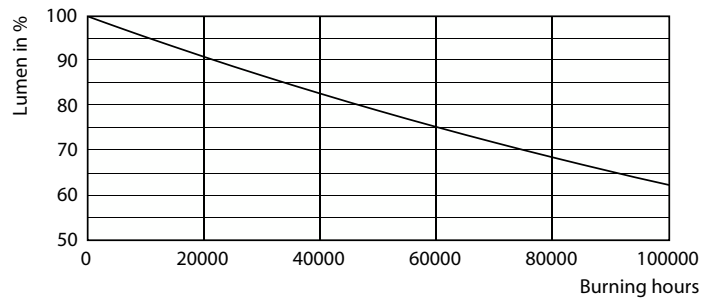

MASTER LEDtube T8 Ultra Efficient

Photometric data

Technical Parameters 43 May 2023 8:41 Page 10

Lifetime

Life Expectancy Diagram - MAS LEDtube 1500mm UE 20W 865 T8