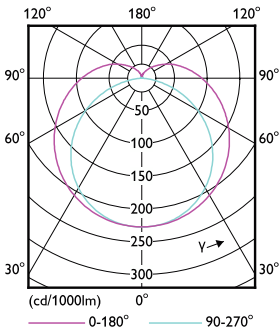

Photometric data

Light Distribution Diagram - MAS LEDtube 1500mm UE 20W 865 T8