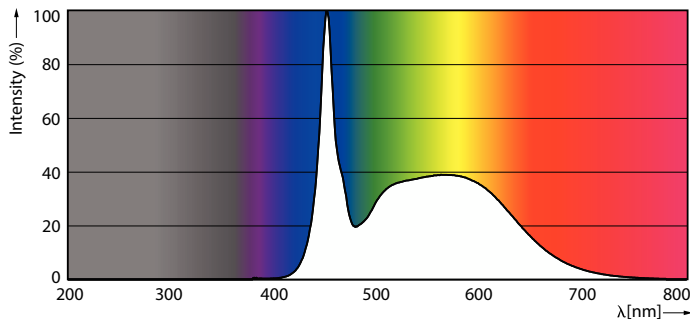

Photometric data

Spectral Power Distribution Colour - MAS LEDtube 1500mm UE 20W 865 T8