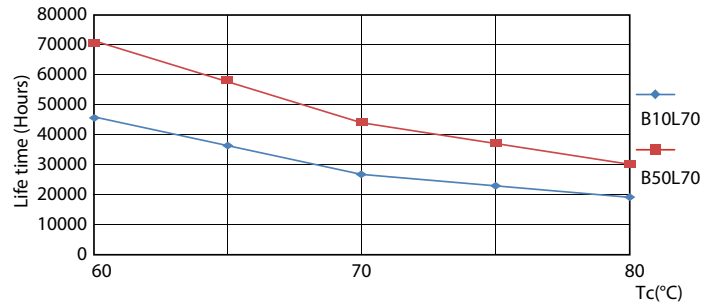

MASTER LEDtube T8 Ultra Efficient

Lifetime

Life Expectancy Diagram - MAS LEDtube 1500mm UE 20W 865 T8