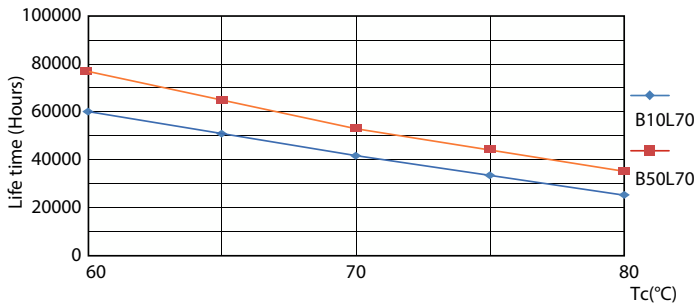

MASTER LEDtube T8 Ultra Efficient

Photometric data

Technical Parameters 43 May 2023 8:41 Page 10

Lifetime

Life Expectancy Diagram - MAS LEDtube 1500mm UE 20W 865 T8