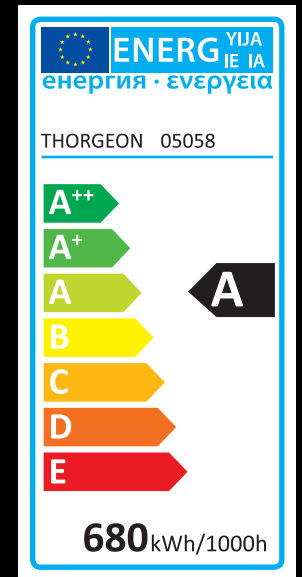

THORGEON

LIGHTING

SODIUM LAMP

05058

Scan me
www.thorgeon.com/05058

Manufactured in PRC

W^{LED}
600

LUMENS
80000

E40

COLOR
2000K

SN-T

LM
TW
133Lm/W

24000h

CRI
20-39

 www.thorgeon.com
SIA "ATTA-1", Daugavgrivas street 77,
Riga, Latvia, LV-1007

4751029892003
Developed in Latvia