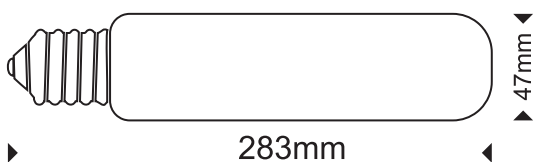

E40

COLOR
2000K

SN-T

LM
TW
133Lm/W

24000h

CRI
20-39

 www.thorgeon.com
SIA "ATTA-1", Daugavgrivas street 77,
Riga, Latvia, LV-1007

4751029892003
Developed in Latvia