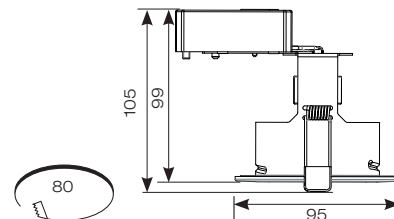

Edge GU10 Fire Rated Gimbal

- Compact Fire Rated gimbal for shallow ceiling voids suitable for residential and hospitality applications (product supplied less lamp)
- Suitable for standard GU10 halogen or LED lamps
- Protective sheathing spring clips for ceiling protection and ease of installation
- Push fit terminals for fast loop-in, loop-out wiring
- Twistlock lamp retaining ring for ease of lamp replacement
- Ultra-slim bezel profile
- Option to add Bluetooth and WiFi enabled smart WIZ GU10 lamp
 - AOCTOW/GU10LED/TW
 - AOCTOW/GU10LED/RGBTW

OCTO
Compatible

Connected by
WIZ

White

Chrome

Satin Chrome

CODE	DESCRIPTION	MAX WATTAGE	CLASS	IP	TRADE
AEFRG/MW	GU10 - Matt White				£18.15
AEFRG/CH	GU10 - Chrome	50W	1	IP20	£20.20
AEFRG/SC	GU10 - Satin Chrome				£20.20