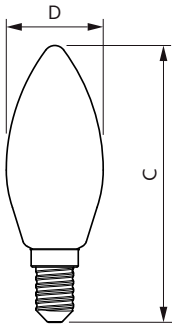

CorePro GLASS LED candles and lusters

Mechanical and Housing

Bulb Finish	Clear
Bulb Shape	B35 [B 35mm]

Approval and Application

Energy Consumption kWh/1000 h	7 kWh
EPREL Registration Number	387,442
CE mark	Yes
EU RoHS compliant	Yes

Dimensional drawing

Product	D	C
CorePro LEDCandleND6.5-60W B35 E14840CLG	35 mm	97 mm

Photometric data

Light Distribution Diagram - CorePro LEDCandleND6.5-60W B35 E14840CLG

CorePro GLASS LED candles and lusters