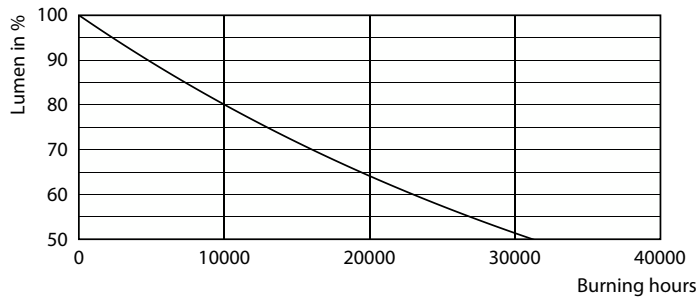

Lifetime

Lumen Maintenance Diagram - CorePro LEDCandleND6.5-60W B35 E14840CLG