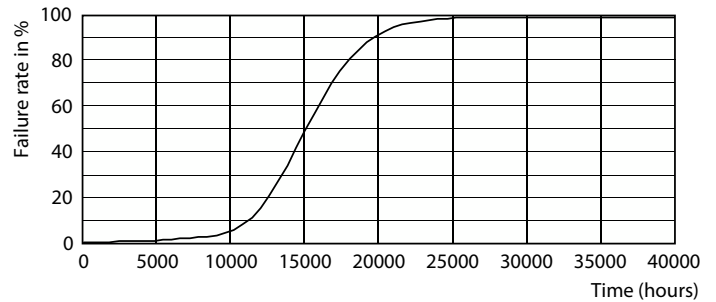

Product data

General Information	
Cap-Base	E14 [E14]
Nominal lifetime	15,000 hour(s)
Switching Cycle	20,000
Lighting Technology	LED
Flux measurement reference	Sphere
Light Technical	
Color Code	840 [CCT of 4000K]
Luminous Flux	806 lumen
Color Designation	Cool White (CW)
Correlated Color Temperature (Nom)	4000 K
Luminous Efficacy (rated) (Nom)	124.00 lm/W
Color Consistency	<6
Color rendering index (CRI)	80
LLMF At End Of Nominal Lifetime (Nom)	70 %

Photometric data

Spectral Power Distribution Colour - CorePro LEDCandleND6.5-60W B35 E14840CLG

Lifetime

Lumen Maintenance Diagram - CorePro LEDCandleND6.5-60W B35 E14840CLG

Life Expectancy Diagram - CorePro LEDCandleND6.5-60W B35 E14840CLG