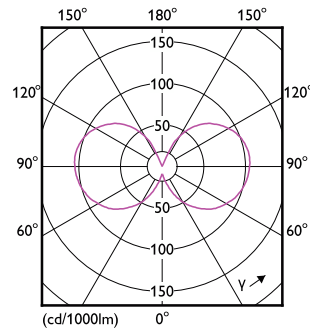

Product data

General Information	
Cap-Base	E14 [E14]
Nominal lifetime	15,000 hour(s)
Switching Cycle	20,000
Lighting Technology	LED
Flux measurement reference	Sphere
Light Technical	
Color Code	840 [CCT of 4000K]
Luminous Flux	806 lumen
Color Designation	Cool White (CW)
Correlated Color Temperature (Nom)	4000 K
Luminous Efficacy (rated) (Nom)	124.00 lm/W
Color Consistency	<6
Color rendering index (CRI)	80
LLMF At End Of Nominal Lifetime (Nom)	70 %

CorePro GLASS LED candles and lusters

Mechanical and Housing

Bulb Finish	Clear
Bulb Shape	B35 [B 35mm]

Approval and Application

Energy Consumption kWh/1000 h	7 kWh
EPREL Registration Number	387,442
CE mark	Yes
EU RoHS compliant	Yes

Product Data

Full product code	871951434748900
-------------------	-----------------

Order product name	CorePro LEDCandleND6.5-60W B35 E14840CLG
Order code	929002028192
Numerator - Quantity Per Pack	1
Numerator - Packs per outer box	10
Material number (12NC)	929002028192
Full product name	CorePro LEDCandleND6.5-60W B35 E14840CLG
EAN/UPC - Case	8719514347496

Dimensional drawing

Product	D	C
CorePro LEDCandleND6.5-60W B35 E14840CLG	35 mm	97 mm

Photometric data

Light Distribution Diagram - CorePro LEDCandleND6.5-60W B35 E14840CLG

CorePro GLASS LED candles and lusters