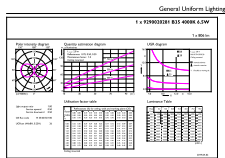

Dimensional drawing

Product	D	C
CorePro LEDCandleND6.5-60W B35 E14840CLG	35 mm	97 mm

Photometric data

Light Distribution Diagram - CorePro LEDCandleND6.5-60W B35 E14840CLG

CorePro GLASS LED candles and lusters