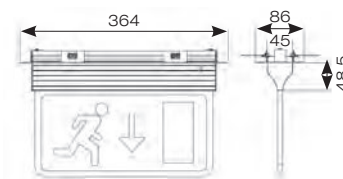

Eagle 3-In-1 Exit Sign

- Modern, slim, 3-In-1 LED Exit Sign
- One fitting that enables choice of three different mounting options :- suspension, recessed or side arm wall mounting
- 1 metre suspension cable supplied as standard
- Viewing distance 25 metres
- Self-test option