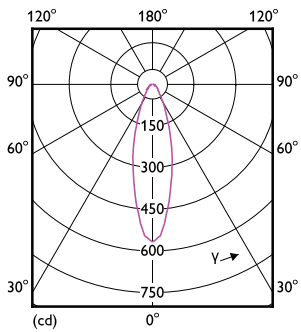

Dimensional drawing

Product	D	C
MAS ExpertColor 14.8-75W 927 AR111 24D	111 mm	61 mm

Photometric data

Light Distribution Diagram - MAS ExpertColor 14.8-75W 927 AR111 24D

Spectral Power Distribution Colour - MAS ExpertColor 14.8-75W 927 AR111 24D