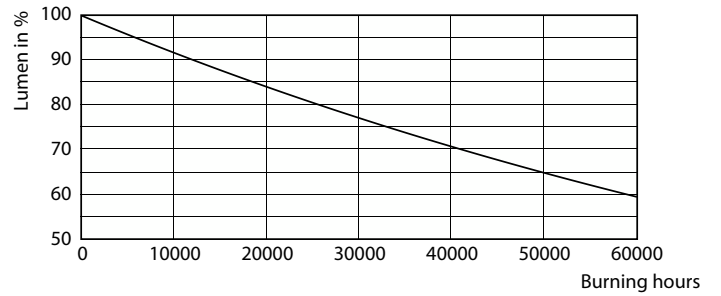

MASTER LEDspot ExpertColor AR111

Photometric data

Lifetime

Life Expectancy Diagram - MAS ExpertColor 14.8-75W 927 AR111 24D

Lumen Maintenance Diagram - MAS ExpertColor 14.8-75W 927 AR111 24D