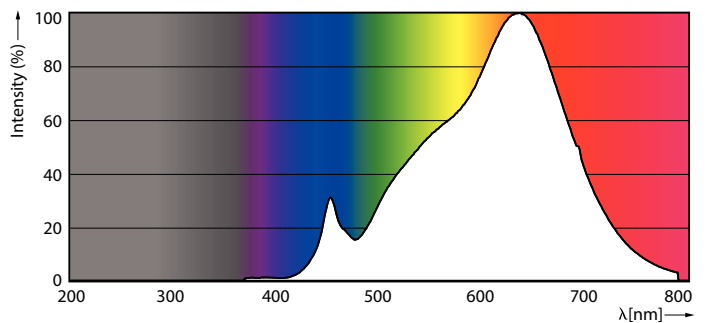

Product data

General Information	
Cap-Base	G53 [G53]
Nominal lifetime	40,000 hour(s)
Switching Cycle	50,000
Lighting Technology	LED
Flux measurement reference	Narrow Cone
Light Technical	
Color Code	927 [CCT of 2700K]
Beam Angle (Nom)	24 degree(s)
Luminous Flux	875 lumen
Luminous Intensity (Nom)	3,000 cd
Color Designation	Warm White (WW)
Correlated Color Temperature (Nom)	2700 K
Luminous Efficacy (rated) (Nom)	59 lm/W
Color Consistency	<4
Color rendering index (CRI)	95
LLMF At End Of Nominal Lifetime (Nom)	70 %

Dimensional drawing

Product	D	C
MAS ExpertColor 14.8-75W 927 AR111 24D	111 mm	61 mm

Photometric data

Light Distribution Diagram - MAS ExpertColor 14.8-75W 927 AR111 24D

Spectral Power Distribution Colour - MAS ExpertColor 14.8-75W 927 AR111 24D

MASTER LEDspot ExpertColor AR111

Photometric data

Lifetime

Life Expectancy Diagram - MAS ExpertColor 14.8-75W 927 AR111 24D

Lumen Maintenance Diagram - MAS ExpertColor 14.8-75W 927 AR111 24D