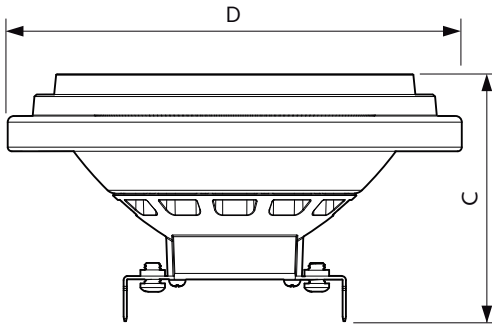

Dimensional drawing

Product	D	C
MAS ExpertColor 14.8-75W 927 AR111 24D	111 mm	61 mm

Photometric data

Light Distribution Diagram - MAS ExpertColor 14.8-75W 927 AR111 24D

Spectral Power Distribution Colour - MAS ExpertColor 14.8-75W 927 AR111 24D