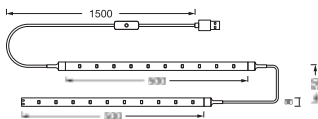

Product benefits

- Easy and quick installation

Product features

- Light color: Brilliant White
- Flexible, bendable LED strips

TECHNICAL DATA

Electrical data

Nominal wattage	2.80 W
Nominal voltage	5 V
Nominal current	560.000 mA
Power factor λ	1.00
Protection class	III
Operating mode	Mains voltage

Photometrical data

Luminous flux	200 lm
Total luminous flux of contained light sources	320 lm
Luminous efficacy	71 lm/W
Color temperature	3500 K
Light color (designation)	Warm White
Color rendering index Ra	> 80
Standard deviation of color matching	≤ 6 sdcn
Photobiological safety group acc. to EN62778	RG1
Beam angle	120 °

Dimensions & Weight

Length	1500.00 mm
Width	8.00 mm
Height	3.00 mm
Product weight	70.00 g
Cable length	1000 mm

FLEX TV MOOD LIGHT 3500K USB

Materials & Colors

Product color	White
Housing color	White
Body material	Plastic