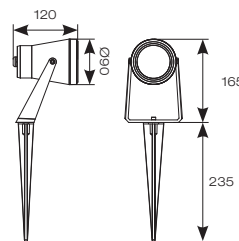

Garletta Connected by WiZ

- Dual purpose WiZ embedded garden spotlight supplied with wall mounting bracket and spike suitable for coastal areas
- Create the ambience of your choice with 16 million colours, as well as warm to cool white light (AGARLED/RGBTW/OCTOW)
- Tunable between 2700K - 6500K via WiZ App and voice control (AGARLED/TW/OCTOW)
- Polycarbonate construction suitable for coastal areas
- Pre-wired with 2 metres of rubber insulated cable

INPUT	HERTZ	TEMP	LIFETIME (HRS)	CRI	SDCM	BEAM ANGLE	CLASS	IP
220/240V	50Hz	-20°C to 45°C	L80 54,000	Ra 80	6	100°	2	IP65

CODE	DESCRIPTION	WATTAGE	CCT	LUMENS	LM/W	TRADE
AGARLED/RGBTW/OCTOW	RGB Tunable White	6.5W	2700-6500K (RGB)	450lm (2700K) - 500lm (6500K)	69lm (2700K) - 77lm (6500K)	£110.00
AGARLED/TW/OCTOW	Tunable White	6.5W	2700-6500K	450lm (2700K) - 500lm (6500K)	69lm (2700K) - 77lm (6500K)	£109.50