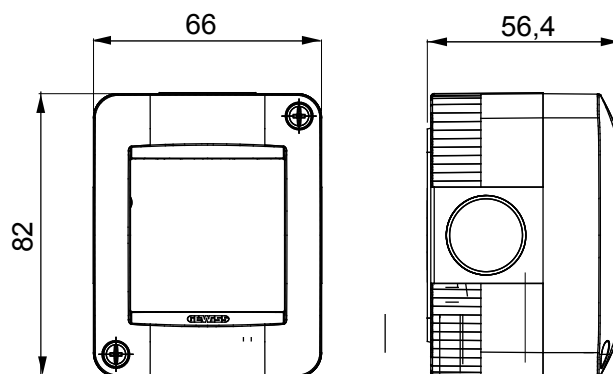

## GW16502

CHORUSMART - Domestic range

A range of tabletop panels, wall boxes and self-supporting wall enclosures suitable for housing ChorusSmart modular devices. Wall boxes and panels, available in black and white, must be completed with ChorusSmart support and One plates. The self-supporting enclosures, available in grey RAL 7035, are characterised in IP40 and IP55 versions: both have pre-cut knockouts, and the watertight version is also provided with a door with a transparent UV membrane. Self-supporting boxes and enclosures are designed to be fitted with an earth terminal.

Description	2 modules	Colour	Grey RAL 7035
No. knockout holes Ø23	3 on sides / 1 on the bottom	N. holes Ø 23 with cable gland	1
Type of knockout holes	Removable with tool	IP degree	IP40
Insulation class	II	Mechanical resistance	IK07
Lid screws	Corrosion-resistant steel	Torque screws tightening	0.8 Newton/meter
Outer dim. LxHxD (mm)	66x82x56	Glow wire test	650 °C
Thermo-pressure with ball	70 °C	Standard	EN 60670-1
Installation temperature	-25 +60 °C	Electrocod	0212

### DIMENSIONAL

### TECHNICAL SYMBOLOGY

**IP**

IP40

**IK**

IK07

**GWT**

650 °C

70 °C