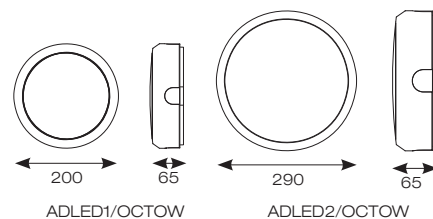

OCTO Delta Connected by WiZ

- WiZ embedded all polycarbonate multi-purpose LED round bulkhead suitable for ancillary areas and industrial applications
- Push fit feed-in, feed-out terminals for speed and ease of installation
- Tunable between 2700K - 6500K via WiZ App and voice control
- Supplied c/w optional trim attachment which provides a more commercially aesthetic appearance
- Unique Visiluxe diffuser allows 90% light transmission from LED source for increased performance
- Instant light output and unlimited switching

Black

OCTO
Embedded

Connected by

WiZ

White
(Fitted with Trim Attachment)

Black
(Fitted with Louvred Bezel Trim)

INPUT	HERTZ	TEMP	LIFETIME (HRS)	CRI	SDCM	BEAM ANGLE	CLASS	IP	IK
230V	50Hz	-10°C to 40°C	L70 36,000	Ra 80	6	115°	2	IP65	IK08