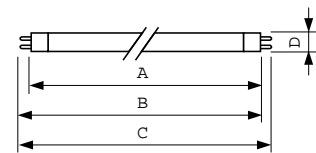

MASTER TL Mini Super 80

Mercury (Hg) Content (Nom)	3.0 mg
Energy Consumption kWh/1000 h	14 kWh
EPREL Registration Number	423,503

Product Data

Full product code	871150071685927
Order product name	MST TL Mini 13W/840 FAM/10X25BOX
Order code	928001508450

Numerator - Quantity Per Pack	1
Numerator - Packs per outer box	250
Material number (12NC)	928001508450
Full product name	MST TL Mini 13W/840 FAM/10X25BOX
EAN/UPC - Case	8711500716873

Dimensional drawing