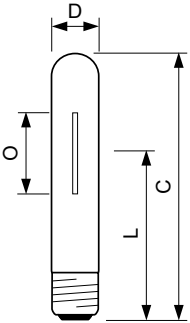

### Product data

Operating and Electrical		Luminous Efficacy (rated) (Nom)		110 lm/W	
Power Consumption	103.0 W	Color rendering index (CRI)	-		
Voltage (Nom)	103 V	Controls and Dimming			
Voltage (Nom)	103 V	Dimmable	Yes		
General Information		Mechanical and Housing			
Cap-Base	E40 [E40]	Bulb Finish	Clear		
Operating Position	UNIVERSAL [Any or Universal (U)]	Bulb Shape	T46 [T 46mm]		
Flux measurement reference	Sphere	Approval and Application			
Light Technical		Mercury (Hg) Content (Max)	16.3 mg		
Color Code	- [Not Specified]	Mercury (Hg) Content (Nom)	16.3 mg		
Luminous Flux	11,300 lumen	Energy Consumption kWh/1000 h	103 kWh		
Chromaticity Coordinate X (Nom)	0.535	EPREL Registration Number	1,557,897		
Chromaticity Coordinate Y (Nom)	0.42				
Correlated Color Temperature (Nom)	2000 K				

## Dimensional drawing

Product	D (max)	O	L	C (max)
MST SON-T APIA Plus Xtra 100W E40 1SL/12	48 mm	47 mm	132 mm	210 mm