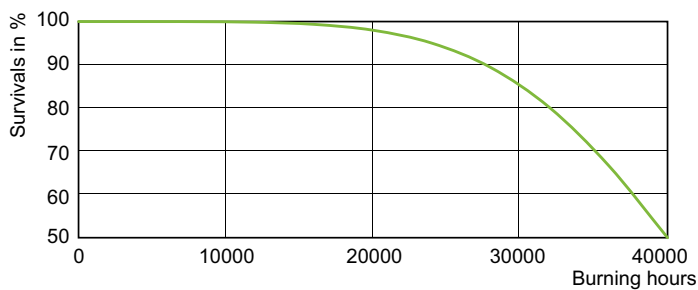

Lifetime

Life Expectancy Diagram - MST SON-T APIA Plus Xtra 100W E40 1SL/12

Lumen Maintenance Diagram - MST SON-T APIA Plus Xtra 100W E40 1SL/12