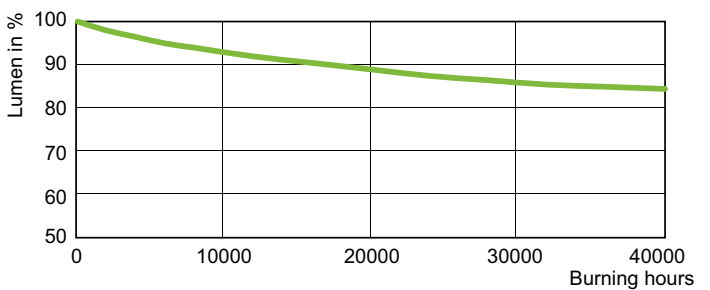

Lifetime

Life Expectancy Diagram - MST SON-T APIA Plus Xtra 100W E40 1SL/12

Lumen Maintenance Diagram - MST SON-T APIA Plus Xtra 100W E40 1SL/12