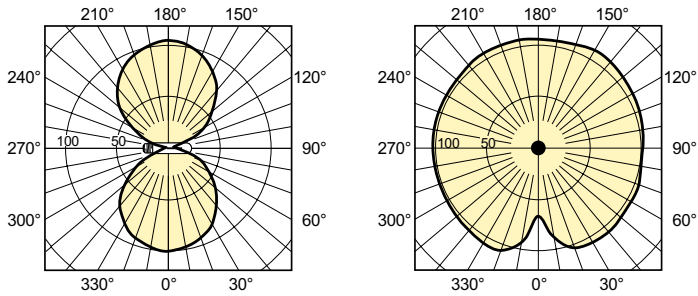

Photometric data

Light Distribution Diagram - MST SON-T APIA Plus Xtra 100W E40 1SL/12

Spectral Power Distribution Colour - MST SON-T APIA Plus Xtra 100W E40 1SL/12