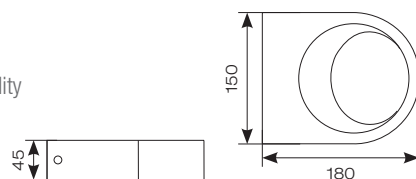

Matching Brock LED Bollard see p366

INPUT	HERTZ	TEMP	LIFETIME (HRS)	CRI	SDCM	BEAM ANGLE	CLASS	IP	IK
230V	50Hz	-20°C to 25°C	L70 50,000	Ra 80	3	50°	2	IP65	IK06

CODE	DESCRIPTION	WATTAGE	CCT	LUMENS	LM/W	TRADE
ABRLED/WL/CW	Cool White	7.7W	4000K	452lm	57lm	£134.00
ABRLED/WL/WW	Warm White	7.7W	3000K	448lm	56lm	£134.00