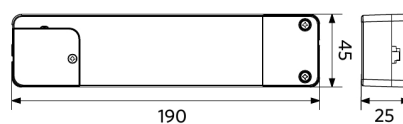

LEDPanelRc-S5
Driver Tunable White