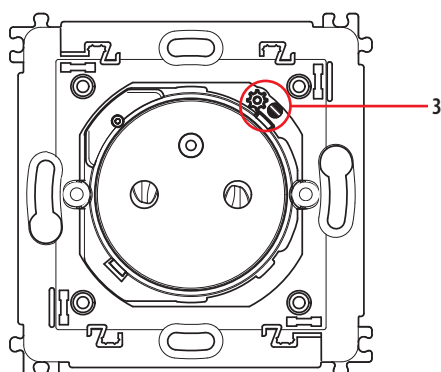

Power level < 100 mW

Range: 200 m of unobstructed space between 2 wired products

10 m between products indoors

- Climate characteristics

Storage temperature: 0°C to +45°C

Usage temperature: +5°C to +45°C

Standards and approvals

Dimensions (mm)

A	B	C	D
74	74	29,5	11

Care

Clean the surface with a cloth.

Do not use acetone, tar-removing cleaning agents or trichloroethylene.

Resistant to the following products: Hexane (EN 60669-1), methylated spirit, soapy water, diluted ammonia, bleach diluted to 10%, windowcleaning products, pre-impregnated wipes.

Caution: Always test before using special cleaning products.

Take care to recycle the battery appropriately.

RAEE/WEEE: bticino.com/disposal

Operation

Front view

Front view without coverkey

Legend

1. 16 A connected socket outlet
Extra built-in protection in the event of overloads of more than 16 A
2. LED indicator:
- useful during installation
- indicator function can be activated in the Home + Control app
3. RESET button: used to return to factory settings