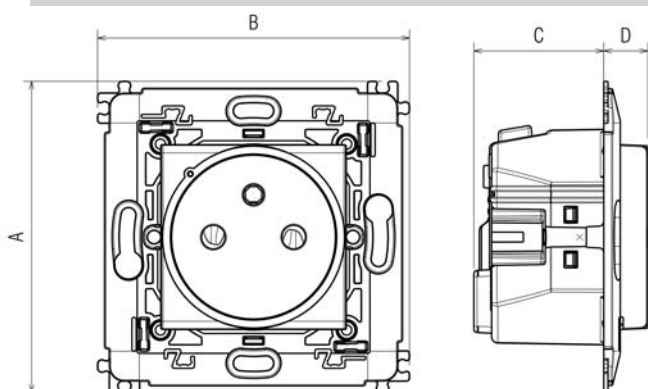

Dimensions (mm)

A	B	C	D
74	74	29,5	11

Care

Clean the surface with a cloth.

Do not use acetone, tar-removing cleaning agents or trichloroethylene.

Resistant to the following products: Hexane (EN 60669-1), methylated spirit, soapy water, diluted ammonia, bleach diluted to 10%, windowcleaning products, pre-impregnated wipes.

Caution: Always test before using special cleaning products.

Take care to recycle the battery appropriately.

RAEE/WEEE: bticino.com/disposal