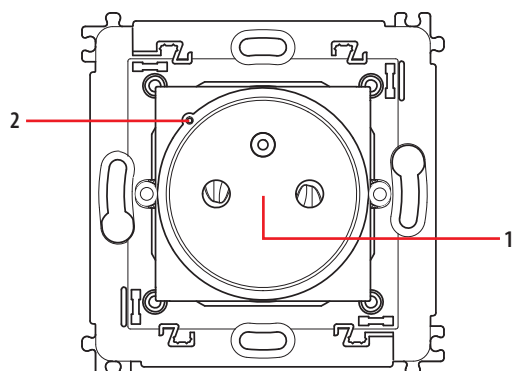

Operation

Front view

Front view without coverkey