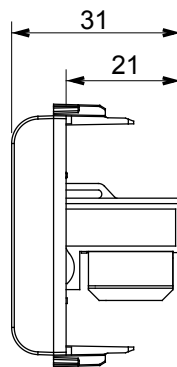

Product Data Sheet

GW14421

CHORUSMART - Domestic range

Wide range of control devices, sockets for power supply (conforming to national and international standards) signal pick-up, climate control, comfort management, technical alarm signalling and emergency lighting management. The ChoruSmart modular devices are available in five colours, glossy white, satin white, natural beige, satin black and lacquered titanium and in various sizes from 1/2, 1, 2 and 3 modules. Thanks to the mounting supports for rectangular, square and round boxes, endless combinations can be created with the ChoruSmart range of plates.

Category	Data socket	Description	RJ45
Colour	Glossy Titanium	Use category	5e
Cables	UTP	Connection	Toolless
Number pairs	4	Standard	EN 60603-7-2
No. modules	1	Electrocod	3722
Material	Technopolymer		

DIMENSIONAL