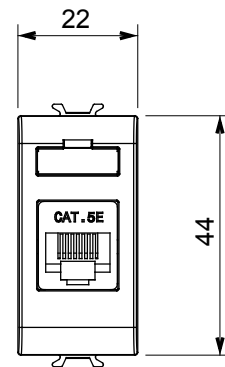

Product Data Sheet

GW14421

CHORUSMART - Domestic range

Wide range of control devices, sockets for power supply (conforming to national and international standards) signal pick-up, climate control, comfort management, technical alarm signalling and emergency lighting management. The ChoruSmart modular devices are available in five colours, glossy white, satin white, natural beige, satin black and lacquered titanium and in various sizes from 1/2, 1, 2 and 3 modules. Thanks to the mounting supports for rectangular, square and round boxes, endless combinations can be created with the ChoruSmart range of plates.

Category	Data socket	Description	RJ45
Colour	Glossy Titanium	Use category	5e
Cables	UTP	Connection	Toolless
Number pairs	4	Standard	EN 60603-7-2
No. modules	1	Electrocod	3722
Material	Technopolymer		

DIMENSIONAL