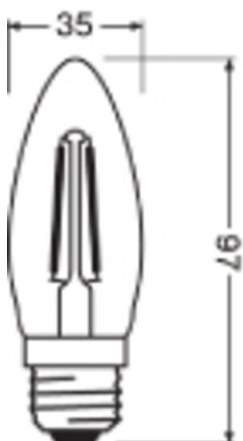

Photometrical data

Luminous flux	470 lm
Nominal useful luminous flux 90°	470 lm
Luminous efficacy	97 lm/W
Lumen main.fact.at end of nom.life time	0.70
Light color (designation)	Warm White
Color temperature	2700 K
Color rendering index Ra	80
Light color	827
Standard deviation of color matching	≤6 sdc _m
Rated LLMF at 6,000 h	0.80
Flickering metric (Pst LM)	1.0
Stroboscope effect metric (SVM)	0.4

Light technical data

Beam angle	300 °
Warm-up time (60 %)	< 0.50 s
Starting time	< 0.5 s
Rated beam angle (half peak value)	300.00 °

Dimensions & Weight

Overall length	95.00 mm
Diameter	35.00 mm
Maximum diameter	35 mm
Product weight	19.00 g