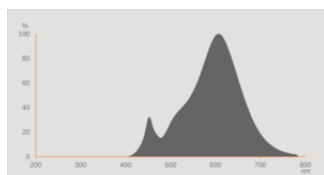

Product features

- Professional LED lamps for line voltage
- Dimmable
- Lifetime: up to 15,000 h
- Beam angle: up to 300°
- Lamp made of glass

- Good quality of light; color rendering index $R_a \geq 80$; constant chromaticity

Photometrical data

Luminous flux	470 lm
Nominal useful luminous flux 90°	470 lm
Luminous efficacy	97 lm/W
Lumen main.fact.at end of nom.life time	0.70
Light color (designation)	Warm White
Color temperature	2700 K
Color rendering index Ra	80
Light color	827
Standard deviation of color matching	≤6 sdc _m
Rated LLMF at 6,000 h	0.80
Flickering metric (Pst LM)	1.0
Stroboscope effect metric (SVM)	0.4

Light technical data

Beam angle	300 °
Warm-up time (60 %)	< 0.50 s
Starting time	< 0.5 s
Rated beam angle (half peak value)	300.00 °

Dimensions & Weight

Overall length	95.00 mm
Diameter	35.00 mm
Maximum diameter	35 mm
Product weight	19.00 g