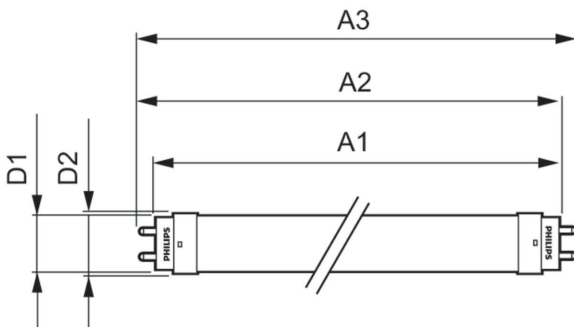

Product data

General Information		Power Consumption	
Cap-Base	G13 [Medium Bi-Pin Fluorescent]	Power Consumption	19.5 W
Nominal lifetime	20,000 hour(s)	Lamp Current (Nom)	155 mA
Switching Cycle	50,000	Starting Time (Nom)	0.5 s
Lighting Technology	LED	Warm-up time to 60% light	0.5 s
Flux measurement reference	Sphere	Power Factor (Fraction)	0.5
Light Technical		Voltage (Nom)	220-240 V
Color Code	840 [CCT of 4000K]	Ballast Compatibility	EM/Mains
Beam Angle (Nom)	240 degree(s)	LED alternative to fluorescent lamp power	54 W
Luminous Flux	2,000 lm	Temperature	
Color Designation	Cool White (CW)	T-Case Maximum (Nom)	60 °C
Correlated Color Temperature (Nom)	4000 K	Controls and Dimming	
Luminous Efficacy (rated) (Nom)	102.00 lm/W	Dimmable	No
Color Consistency	<6	Mechanical and Housing	
Color rendering index (CRI)	80	Bulb Finish	Frosted
LLMF At End Of Nominal Lifetime (Nom)	70 %	Bulb Material	Glass
Photobiological safety according to EN 62471	RG0	Product Length	1,500 mm
Operating and Electrical		Bulb Shape	T8
Line Frequency	50 to 60 Hz	Net Weight (Piece)	0.270 kg
Input Frequency	50 to 60 Hz		

Product Data

Order product name	Ecofit LEDtube 1500mm 19.5W 840 T8
Full product name	Ecofit LEDtube 1500mm 19.5W 840 T8
Full product code	871951440375800
Order code	929003130702
Material Nr. (12NC)	929003130702
Numerator - Quantity Per Pack	1
EAN/UPC - Product/Case	8719514403758
Numerator - Packs per outer box	20
EAN/UPC - Case	8719514403765

Dimensional drawing

Product	D1	D2	A1	A2	A3
Ecofit LEDtube 1500mm 19.5W 840 T8	25.7 mm	28 mm	1,498.5 mm	1,505.9 mm	1,513 mm

Photometric data

Light Distribution Diagram - Ecofit LEDtube 1500mm 19.5W 840 T8