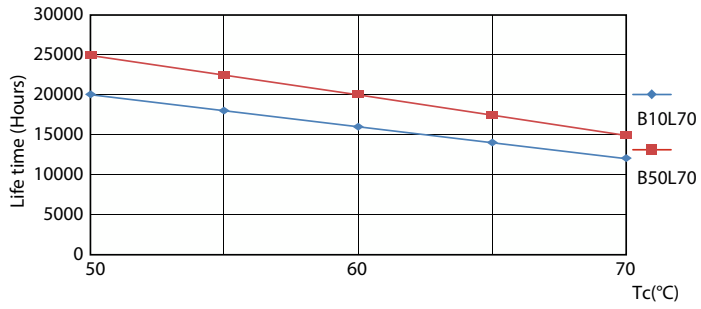

Product data

General Information		Power Consumption	
Cap-Base	G13 [Medium Bi-Pin Fluorescent]	Power Consumption	19.5 W
Nominal lifetime	20,000 hour(s)	Lamp Current (Nom)	155 mA
Switching Cycle	50,000	Starting Time (Nom)	0.5 s
Lighting Technology	LED	Warm-up time to 60% light	0.5 s
Flux measurement reference	Sphere	Power Factor (Fraction)	0.5
Light Technical		Voltage (Nom)	220-240 V
Color Code	840 [CCT of 4000K]	Ballast Compatibility	EM/Mains
Beam Angle (Nom)	240 degree(s)	LED alternative to fluorescent lamp power	54 W
Luminous Flux	2,000 lm	Temperature	
Color Designation	Cool White (CW)	T-Case Maximum (Nom)	60 °C
Correlated Color Temperature (Nom)	4000 K	Controls and Dimming	
Luminous Efficacy (rated) (Nom)	102.00 lm/W	Dimmable	No
Color Consistency	<6	Mechanical and Housing	
Color rendering index (CRI)	80	Bulb Finish	Frosted
LLMF At End Of Nominal Lifetime (Nom)	70 %	Bulb Material	Glass
Photobiological safety according to EN 62471	RG0	Product Length	1,500 mm
Operating and Electrical		Bulb Shape	T8
Line Frequency	50 to 60 Hz	Net Weight (Piece)	0.270 kg
Input Frequency	50 to 60 Hz		

Life Expectancy Diagram

Lumen Maintenance Diagram - Ecofit LEDtube 1500mm 19.5W 840 T8

Lumen Maintenance Diagram - Ecofit LEDtube 1500mm 19.5W 840 T8

Ecofit Ledtubes T8

Lifetime

LEDtube ECO SLR 16W 20K LifetimeVsTc-LED