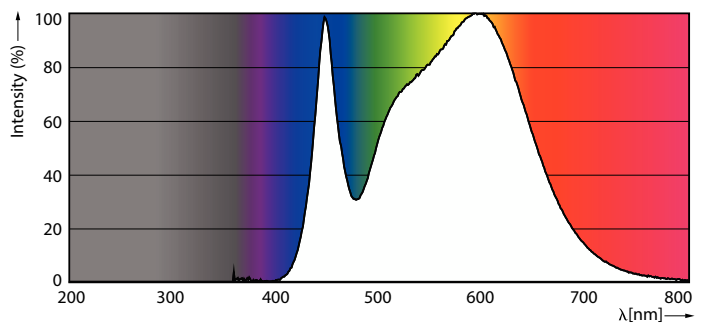

Product data

General Information		Power Consumption	
Cap-Base	G13 [Medium Bi-Pin Fluorescent]	Power Consumption	19.5 W
Nominal lifetime	20,000 hour(s)	Lamp Current (Nom)	155 mA
Switching Cycle	50,000	Starting Time (Nom)	0.5 s
Lighting Technology	LED	Warm-up time to 60% light	0.5 s
Flux measurement reference	Sphere	Power Factor (Fraction)	0.5
Light Technical		Voltage (Nom)	220-240 V
Color Code	840 [CCT of 4000K]	Ballast Compatibility	EM/Mains
Beam Angle (Nom)	240 degree(s)	LED alternative to fluorescent lamp power	54 W
Luminous Flux	2,000 lm	Temperature	
Color Designation	Cool White (CW)	T-Case Maximum (Nom)	60 °C
Correlated Color Temperature (Nom)	4000 K	Controls and Dimming	
Luminous Efficacy (rated) (Nom)	102.00 lm/W	Dimmable	No
Color Consistency	<6	Mechanical and Housing	
Color rendering index (CRI)	80	Bulb Finish	Frosted
LLMF At End Of Nominal Lifetime (Nom)	70 %	Bulb Material	Glass
Photobiological safety according to EN 62471	RG0	Product Length	1,500 mm
Operating and Electrical		Bulb Shape	T8
Line Frequency	50 to 60 Hz	Net Weight (Piece)	0.270 kg
Input Frequency	50 to 60 Hz		

Spectral Power Distribution Colour - Ecofit LEDtube 1500mm 19.5W 840 T8

Ecofit Ledtubes T8

Photometric data

General uniform lighting - Ecofit LEDtube 1500mm 19.5W 840 T8

Lifetime

LEDtube ECO SLR 16W 20K FailureRate-LED