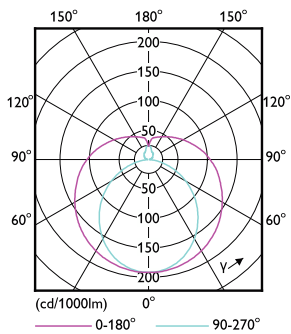

Product data

General Information		Power Consumption	
Cap-Base	G13 [Medium Bi-Pin Fluorescent]	Power Consumption	19.5 W
Nominal lifetime	20,000 hour(s)	Lamp Current (Nom)	155 mA
Switching Cycle	50,000	Starting Time (Nom)	0.5 s
Lighting Technology	LED	Warm-up time to 60% light	0.5 s
Flux measurement reference	Sphere	Power Factor (Fraction)	0.5
Light Technical		Voltage (Nom)	220-240 V
Color Code	840 [CCT of 4000K]	Ballast Compatibility	EM/Mains
Beam Angle (Nom)	240 degree(s)	LED alternative to fluorescent lamp power	54 W
Luminous Flux	2,000 lm	Temperature	
Color Designation	Cool White (CW)	T-Case Maximum (Nom)	60 °C
Correlated Color Temperature (Nom)	4000 K	Controls and Dimming	
Luminous Efficacy (rated) (Nom)	102.00 lm/W	Dimmable	No
Color Consistency	<6	Mechanical and Housing	
Color rendering index (CRI)	80	Bulb Finish	Frosted
LLMF At End Of Nominal Lifetime (Nom)	70 %	Bulb Material	Glass
Photobiological safety according to EN 62471	RG0	Product Length	1,500 mm
Operating and Electrical		Bulb Shape	T8
Line Frequency	50 to 60 Hz	Net Weight (Piece)	0.270 kg
Input Frequency	50 to 60 Hz		

Dimensional drawing

Product	D1	D2	A1	A2	A3
Ecofit LEDtube 1500mm 19.5W 840 T8	25.7 mm	28 mm	1,498.5 mm	1,505.9 mm	1,513 mm

Photometric data

Light Distribution Diagram - Ecofit LEDtube 1500mm 19.5W 840 T8