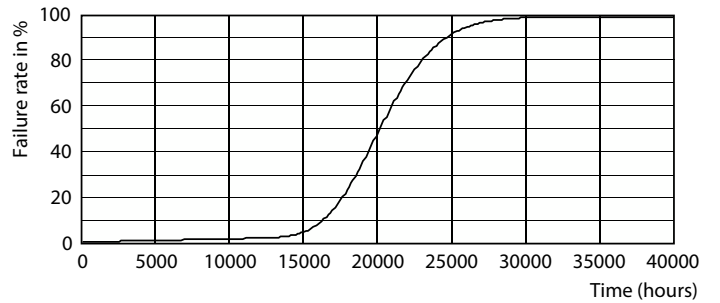

Product data

General Information		Power Consumption	
Cap-Base	G13 [Medium Bi-Pin Fluorescent]	Power Consumption	19.5 W
Nominal lifetime	20,000 hour(s)	Lamp Current (Nom)	155 mA
Switching Cycle	50,000	Starting Time (Nom)	0.5 s
Lighting Technology	LED	Warm-up time to 60% light	0.5 s
Flux measurement reference	Sphere	Power Factor (Fraction)	0.5
Light Technical		Voltage (Nom)	220-240 V
Color Code	840 [CCT of 4000K]	Ballast Compatibility	EM/Mains
Beam Angle (Nom)	240 degree(s)	LED alternative to fluorescent lamp power	54 W
Luminous Flux	2,000 lm	Temperature	
Color Designation	Cool White (CW)	T-Case Maximum (Nom)	60 °C
Correlated Color Temperature (Nom)	4000 K	Controls and Dimming	
Luminous Efficacy (rated) (Nom)	102.00 lm/W	Dimmable	No
Color Consistency	<6	Mechanical and Housing	
Color rendering index (CRI)	80	Bulb Finish	Frosted
LLMF At End Of Nominal Lifetime (Nom)	70 %	Bulb Material	Glass
Photobiological safety according to EN 62471	RG0	Product Length	1,500 mm
Operating and Electrical		Bulb Shape	T8
Line Frequency	50 to 60 Hz	Net Weight (Piece)	0.270 kg
Input Frequency	50 to 60 Hz		

Spectral Power Distribution Colour - Ecofit LEDtube 1500mm 19.5W 840 T8

Ecofit Ledtubes T8

Photometric data

General uniform lighting - Ecofit LEDtube 1500mm 19.5W 840 T8

Lifetime

LEDtube ECO SLR 16W 20K FailureRate-LED