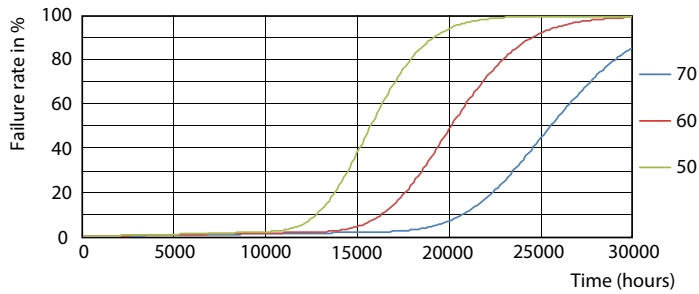

Spectral Power Distribution Colour - Ecofit LEDtube 1500mm 19.5W 840 T8

Ecofit Ledtubes T8

Photometric data

General uniform lighting - Ecofit LEDtube 1500mm 19.5W 840 T8

Lifetime

LEDtube ECO SLR 16W 20K FailureRate-LED