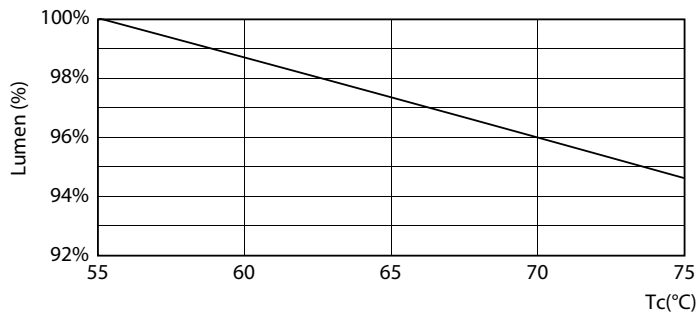

LEDtube ECO SLR 16W 20K FailureRate-LED

Lumen Maintenance Diagram - Ecofit LEDtube 1500mm 19.5W 840 T8