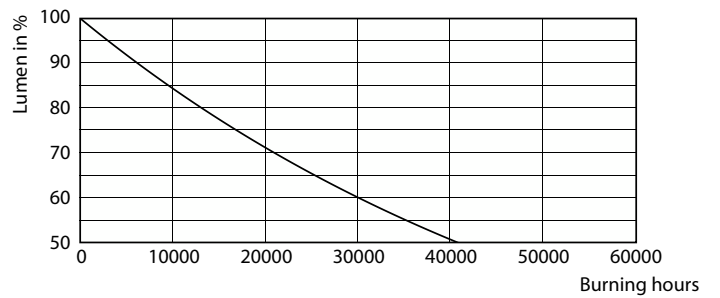

Lumen Maintenance Diagram - Ecofit LEDtube 1500mm 19.5W 840 T8