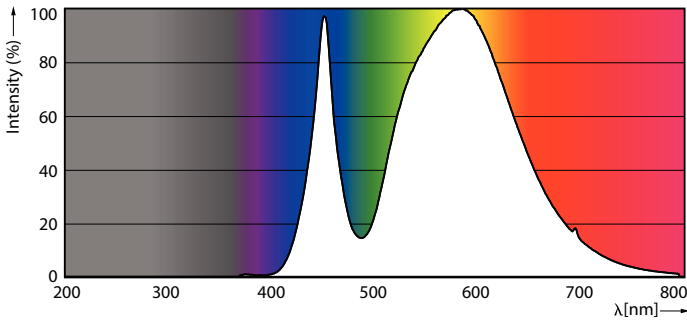

CorePro - LED HID SON-T

Controls and Dimming

Dimmable	No

Mechanical and Housing

Bulb Finish	Clear
Bulb Shape	T-shape

Approval and Application

Energy Consumption kWh/1000 h	26 kWh
EPREL Registration Number	574,358
CE mark	Yes
EU RoHS compliant	Yes

Product Data

Full product code	871951431631700
Order product name	TForce Core LED road 26W 740 E27 MV
Order code	929002485102
Numerator - Quantity Per Pack	1
Numerator - Packs per outer box	6
Material number (12NC)	929002485102
Full product name	TForce Core LED road 26W 740 E27 MV
EAN/UPC - Case	8719514316324

Dimensional drawing

Product	D	C
TForce Core LED road 26W 740 E27 MV	38 mm	210 mm

Photometric data

Spectral Power Distribution Colour - TForce Core LED road 26W 740 E27 MV