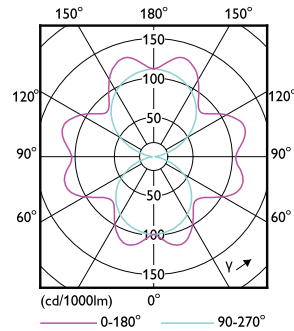

CorePro - LED HID SON-T

Controls and Dimming

Dimmable	No

Mechanical and Housing

Bulb Finish	Clear
Bulb Shape	T-shape

Approval and Application

Energy Consumption kWh/1000 h	26 kWh
EPREL Registration Number	574,358
CE mark	Yes
EU RoHS compliant	Yes

Product Data

Full product code	871951431631700
Order product name	TForce Core LED road 26W 740 E27 MV
Order code	929002485102
Numerator - Quantity Per Pack	1
Numerator - Packs per outer box	6
Material number (12NC)	929002485102
Full product name	TForce Core LED road 26W 740 E27 MV
EAN/UPC - Case	8719514316324

Dimensional drawing

Product	D	C
TForce Core LED road 26W 740 E27 MV	38 mm	210 mm

Photometric data

Light Distribution Diagram - TForce Core LED road 26W 740 E27 MV