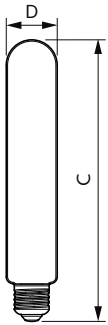

### Product data

General Information	
Cap-Base	E27 [E27]
Nominal lifetime	25,000 hour(s)
Switching Cycle	15,000
Lighting Technology	LED
Flux measurement reference	Sphere
Light Technical	
Color Code	740 [CCT of 4000K]
Luminous Flux	4,500 lumen
Color Designation	Cool White (CW)
Correlated Color Temperature (Nom)	4000 K
Luminous Efficacy (rated) (Nom)	173.00 lm/W
Color Consistency	<6
Color rendering index (CRI)	70
LLMF At End Of Nominal Lifetime (Nom)	70 %

## Mechanical and Housing

Bulb Finish	Clear
Bulb Shape	T-shape

## Dimensional drawing

Product	D	C
TForce Core LED road 26W 740 E27 MV	38 mm	210 mm