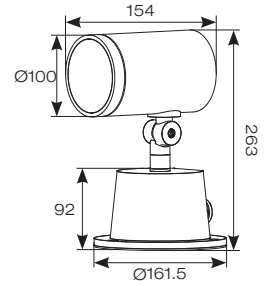

Hood Accessory

INPUT	HERTZ	TEMP	LIFETIME (HRS)	CRI	SDCM	BEAM ANGLE	CLASS	IP
220-240V	50Hz	-20°C to 40°C	L70 50,000	Ra 80	6	30°	1	IP66

CODE	DESCRIPTION	WATTAGE	CCT	LUMENS	LM/W	TRADE
ALAZPLED2	Warm White	24W	3000K	2450lm	102lm	£225.00