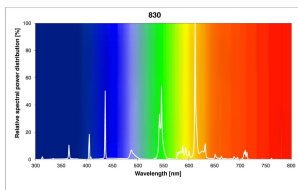

PHOTOMETRY