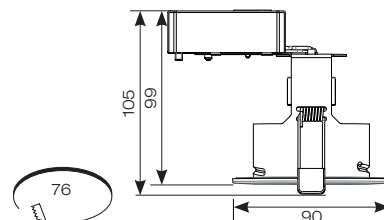

Edge GU10 IP65 Fire Rated Downlight

- Compact Fire Rated IP65 downlight for shallow ceiling voids suitable for residential and hospitality applications (product supplied less lamp)
- Suitable for standard GU10 halogen or LED lamps
- IP65 ingress protection allows a range of installation options
- Protective sheathing spring clips for ceiling protection and ease of installation
- Push fit terminals for fast loop-in, loop-out wiring
- Twistlock lamp retaining ring for ease of lamp replacement
- Ultra-slim bezel profile
- Option to add Bluetooth and WiFi enabled smart WiZ GU10 lamp
 - AOCTOW/GU10LED/TW
 - AOCTOW/GU10LED/RGBTW

EDGETM
GU10/FRD

White

OCTO
Compatible

Connected by
WiZ

Chrome

Satin Chrome

CODE	DESCRIPTION	MAX WATTAGE	CLASS	IP	TRADE
AEFRD/IP65/MW	GU10 - Matt White				£20.45
AEFRD/IP65/CH	GU10 - Chrome	50W	1	IP65	£21.95
AEFRD/IP65/SC	GU10 - Satin Chrome				£21.95