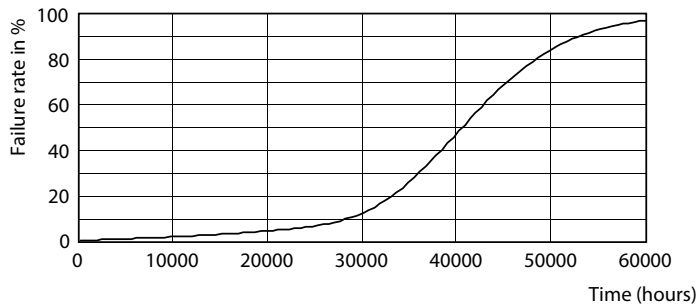

MASTER LEDspot ExpertColor AR111

Photometric data

Lifetime

Life Expectancy Diagram - MAS ExpertColor 10.8-50W 930 AR111 9D

Lumen Maintenance Diagram - MAS ExpertColor 10.8-50W 930 AR111 9D