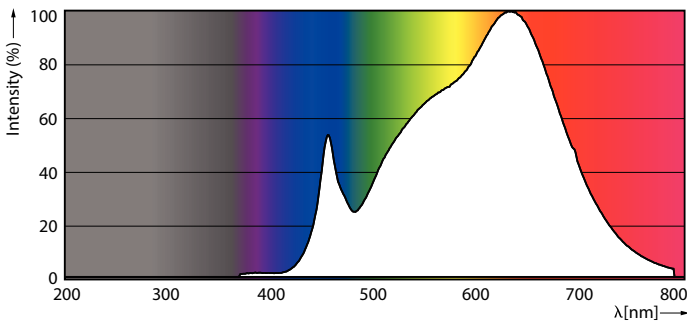

Product data

General Information		Luminous Flux in 90° Cone (Rated)	
Cap-Base	G53 [G53]		620 lumen
Nominal lifetime	40,000 hour(s)	Operating and Electrical	
Switching Cycle	50,000	Line Frequency	50 to 60 Hz
Lighting Technology	LED	Input Frequency	50 to 60 Hz
Flux measurement reference	Narrow Cone	Power Consumption	10.8 W
Light Technical		Lamp Current (Nom)	1,000 mA
Color Code	930 [CCT of 3000K]	Wattage Equivalent	50 W
Beam Angle (Nom)	9 degree(s)	Starting Time (Nom)	0.5 s
Luminous Flux	620 lumen	Warm-up time to 60% light	0.5 s
Luminous Intensity (Nom)	8,000 cd	Power Factor (Fraction)	0.7
Color Designation	White (WH)	Voltage (Nom)	ac electronic 12 V
Correlated Color Temperature (Nom)	3000 K	Temperature	
Luminous Efficacy (rated) (Nom)	57.00 lm/W	T-Case Maximum (Nom)	70 °C
Color Consistency	<4		
Color rendering index (CRI)	95		
LLMF At End Of Nominal Lifetime (Nom)	70 %		

Suitable For Accent Lighting	Yes
Energy Consumption kWh/1000 h	11 kWh
EPREL Registration Number	648,250
CE mark	Yes
EU RoHS compliant	Yes

Product Data

Full product code	871951433397000
Order product name	MAS ExpertColor 10.8-50W 930 AR111 9D
Order code	929003043502
Numerator - Quantity Per Pack	1
Numerator - Packs per outer box	6
Material number (12NC)	929003043502
Full product name	MAS ExpertColor 10.8-50W 930 AR111 9D
EAN/UPC - Case	8719514333987

Dimensional drawing

Product	D	C
MAS ExpertColor 10.8-50W 930 AR111 9D	111 mm	61 mm

Photometric data

Spectral Power Distribution Colour - MAS ExpertColor 10.8-50W 930 AR111 9D

Light Distribution Diagram - MAS ExpertColor 10.8-50W 930 AR111 9D