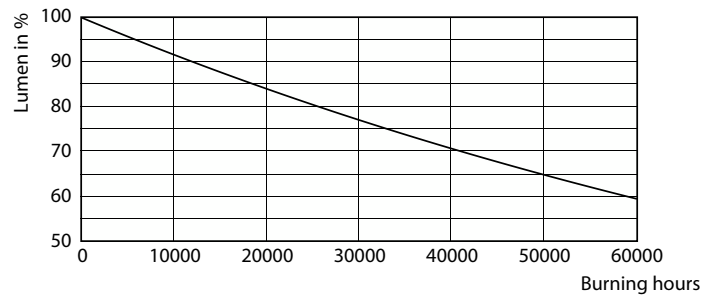

Product data

General Information		Luminous Flux in 90° Cone (Rated)	
Cap-Base	G53 [G53]		620 lumen
Nominal lifetime	40,000 hour(s)	Operating and Electrical	
Switching Cycle	50,000	Line Frequency	50 to 60 Hz
Lighting Technology	LED	Input Frequency	50 to 60 Hz
Flux measurement reference	Narrow Cone	Power Consumption	10.8 W
Light Technical		Lamp Current (Nom)	1,000 mA
Color Code	930 [CCT of 3000K]	Wattage Equivalent	50 W
Beam Angle (Nom)	9 degree(s)	Starting Time (Nom)	0.5 s
Luminous Flux	620 lumen	Warm-up time to 60% light	0.5 s
Luminous Intensity (Nom)	8,000 cd	Power Factor (Fraction)	0.7
Color Designation	White (WH)	Voltage (Nom)	ac electronic 12 V
Correlated Color Temperature (Nom)	3000 K	Temperature	
Luminous Efficacy (rated) (Nom)	57.00 lm/W	T-Case Maximum (Nom)	70 °C
Color Consistency	<4		
Color rendering index (CRI)	95		
LLMF At End Of Nominal Lifetime (Nom)	70 %		

Suitable For Accent Lighting	Yes
Energy Consumption kWh/1000 h	11 kWh
EPREL Registration Number	648,250
CE mark	Yes
EU RoHS compliant	Yes

Product Data

Full product code	871951433397000
Order product name	MAS ExpertColor 10.8-50W 930 AR111 9D
Order code	929003043502
Numerator - Quantity Per Pack	1
Numerator - Packs per outer box	6
Material number (12NC)	929003043502
Full product name	MAS ExpertColor 10.8-50W 930 AR111 9D
EAN/UPC - Case	8719514333987

Dimensional drawing

Product	D	C
MAS ExpertColor 10.8-50W 930 AR111 9D	111 mm	61 mm

Photometric data

Spectral Power Distribution Colour - MAS ExpertColor 10.8-50W 930 AR111 9D

Light Distribution Diagram - MAS ExpertColor 10.8-50W 930 AR111 9D

MASTER LEDspot ExpertColor AR111

Photometric data

Lifetime

Life Expectancy Diagram - MAS ExpertColor 10.8-50W 930 AR111 9D

Lumen Maintenance Diagram - MAS ExpertColor 10.8-50W 930 AR111 9D