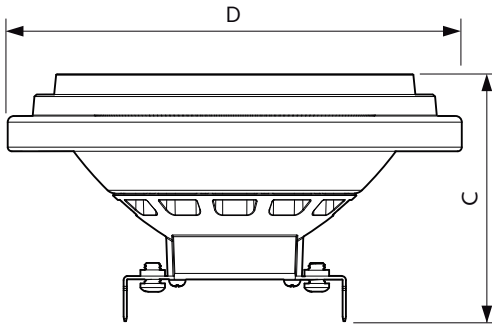

Dimensional drawing

Product	D	C
MAS ExpertColor 10.8-50W 930 AR111 9D	111 mm	61 mm

Photometric data

Spectral Power Distribution Colour - MAS ExpertColor 10.8-50W 930 AR111 9D

Light Distribution Diagram - MAS ExpertColor 10.8-50W 930 AR111 9D