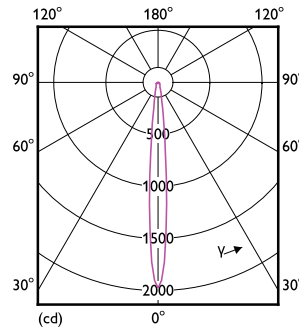

Product data

General Information		Luminous Flux in 90° Cone (Rated)	
Cap-Base	G53 [G53]		620 lumen
Nominal lifetime	40,000 hour(s)	Operating and Electrical	
Switching Cycle	50,000	Line Frequency	50 to 60 Hz
Lighting Technology	LED	Input Frequency	50 to 60 Hz
Flux measurement reference	Narrow Cone	Power Consumption	10.8 W
Light Technical		Lamp Current (Nom)	1,000 mA
Color Code	930 [CCT of 3000K]	Wattage Equivalent	50 W
Beam Angle (Nom)	9 degree(s)	Starting Time (Nom)	0.5 s
Luminous Flux	620 lumen	Warm-up time to 60% light	0.5 s
Luminous Intensity (Nom)	8,000 cd	Power Factor (Fraction)	0.7
Color Designation	White (WH)	Voltage (Nom)	ac electronic 12 V
Correlated Color Temperature (Nom)	3000 K	Temperature	
Luminous Efficacy (rated) (Nom)	57.00 lm/W	T-Case Maximum (Nom)	70 °C
Color Consistency	<4		
Color rendering index (CRI)	95		
LLMF At End Of Nominal Lifetime (Nom)	70 %		

Dimensional drawing

Product	D	C
MAS ExpertColor 10.8-50W 930 AR111 9D	111 mm	61 mm

Photometric data

Spectral Power Distribution Colour - MAS ExpertColor 10.8-50W 930 AR111 9D

Light Distribution Diagram - MAS ExpertColor 10.8-50W 930 AR111 9D

MASTER LEDspot ExpertColor AR111

Photometric data

Lifetime

Life Expectancy Diagram - MAS ExpertColor 10.8-50W 930 AR111 9D

Lumen Maintenance Diagram - MAS ExpertColor 10.8-50W 930 AR111 9D