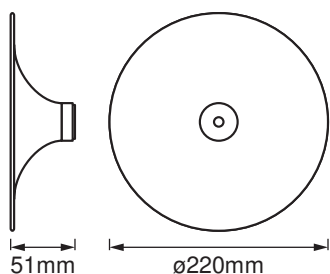

TECHNICAL DATA

Electrical data

Nominal voltage	220...240 V
Mains frequency	50...60 Hz
Protection class	II

Dimensions & Weight

Diameter	220.00 mm
Height	51.00 mm
Product weight	200.00 g

Materials & Colors

Product color	White
Housing color	White
Body material	Aluminum
Mercury content	0.0 mg

Application & Mounting

Ambient temperature range	-20...+40 °C
Type of connection	Terminal, 2-Pole (L, N)
Type of protection	IP20
Dimmable	No
Mounting type	Surface
Mounting location	Ceiling / Wall
Application environment	Indoor
Holder designation	E27

DOWNLOAD DATA

DOWNLOAD DATA	
	Declarations Of Conformity CE

LOGISTICAL DATA

Product code	Packaging unit (Pieces/Unit)	Dimensions (length x width x height)	Gross weight	Volume
4058075168756	Folding box 1	243 mm x 403 mm x 61 mm	395.00 g	5.97 dm ³
4058075168763	Shipping box 4	415 mm x 255 mm x 253 mm	2713.00 g	26.77 dm ³