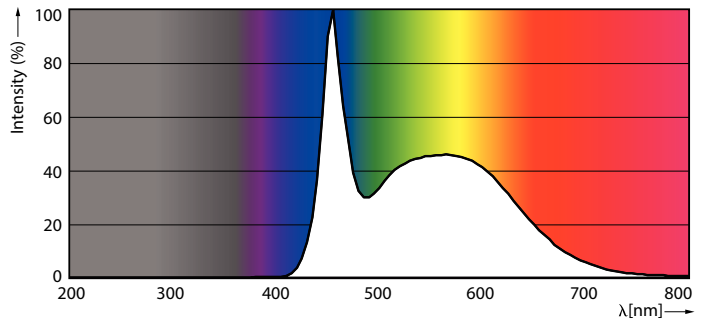

CorePro LED candles and lusters

Mechanical and Housing

Bulb Finish	Frosted
Bulb Shape	B38

Approval and Application

Energy Consumption kWh/1000 h	7 kWh

Product Data

Full product code	871869674685100
Order product name	CorePro LEDcandle ND 7-60W E14 865 B38 FR

EAN/UPC - Product	8718696746851
Order code	929001394702
Numerator - Quantity Per Pack	1
Numerator - Packs per outer box	10
Material Nr. (12NC)	929001394702
Net Weight (Piece)	0.063 kg

Dimensional drawing

Product	D	C
CorePro LEDcandle ND 7-60W E14 865 B38 FR	38 mm	114 mm

Candle B38 7-60W 830lm 6500K E14 ND FR

Photometric data

CorePro LEDcandle 60W E14 865 FR B38

CorePro LEDcandle 60W E14 865 FR B38