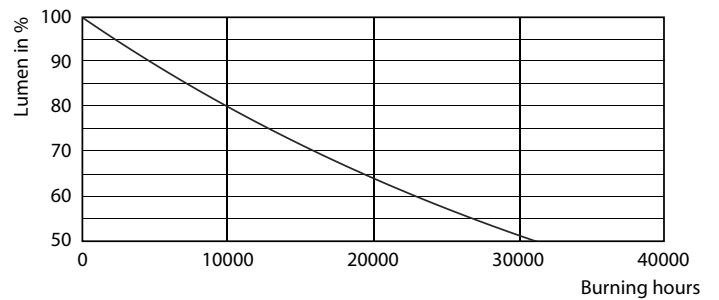

Product data

General Information		Operating and Electrical	
Cap-Base	E14 [E14]	Input Frequency	50 to 60 Hz
EU RoHS compliant	Yes	Power (Nom)	7 W
Nominal Lifetime (Nom)	15000 h	Lamp Current (Nom)	65 mA
Switching Cycle	50000X	Wattage Equivalent	60 W
Technical Type	7-60W	Starting Time (Nom)	0.5 s
		Warm Up Time to 60% Light (Nom)	0.5 s
		Power Factor (Nom)	0.5
		Voltage (Nom)	220-240 V
Light Technical		Temperature	
Color Code	865 [CCT of 6500K]	T-Case Maximum (Nom)	90 °C
Luminous Flux (Nom)	830 lm		
Color Designation	Cool Daylight	Controls and Dimming	
Correlated Color Temperature (Nom)	6500 K	Dimmable	No
Luminous Efficacy (rated) (Nom)	118.57 lm/W		
Color Consistency	<6		
Color Rendering Index (Nom)	80		
LLMF At End Of Nominal Lifetime (Nom)	70 %		

CorePro LED candles and lusters

Mechanical and Housing

Bulb Finish	Frosted
Bulb Shape	B38

Approval and Application

Energy Consumption kWh/1000 h	7 kWh
-------------------------------	-------

Product Data

Full product code	871869674685100
Order product name	CorePro LEDcandle ND 7-60W E14 865 B38 FR

Product	D	C
CorePro LEDcandle ND 7-60W E14 865 B38 FR	38 mm	114 mm

Candle B38 7-60W 830lm 6500K E14 ND FR

Photometric data

CorePro LEDcandle 60W E14 865 FR B38

CorePro LEDcandle 60W E14 865 FR B38

CorePro LED candles and lusters

Photometric data

CorePro LEDcandle 60W E14 865 FR B38

Lifetime

LEDbulb 60W E14 827 FR B38

LEDbulb 60W E14 827 FR B38