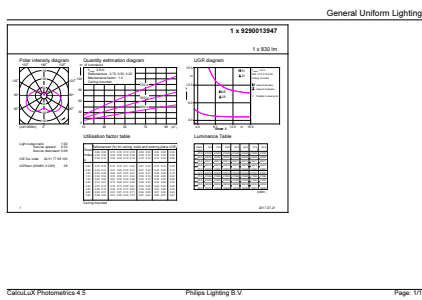

CorePro LED candles and lusters

Mechanical and Housing

Bulb Finish	Frosted
Bulb Shape	B38

Approval and Application

Energy Consumption kWh/1000 h	7 kWh

Product Data

Full product code	871869674685100
Order product name	CorePro LEDcandle ND 7-60W E14 865 B38 FR

EAN/UPC - Product	8718696746851
Order code	929001394702
Numerator - Quantity Per Pack	1
Numerator - Packs per outer box	10
Material Nr. (12NC)	929001394702
Net Weight (Piece)	0.063 kg

Dimensional drawing

Product	D	C
CorePro LEDcandle ND 7-60W E14 865 B38 FR	38 mm	114 mm

Candle B38 7-60W 830lm 6500K E14 ND FR

Photometric data

CorePro LEDcandle 60W E14 865 FR B38

CorePro LEDcandle 60W E14 865 FR B38