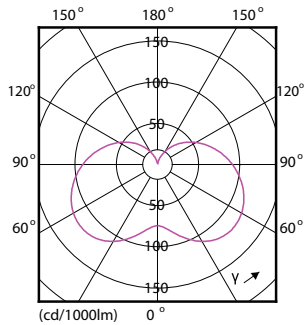

CorePro LED candles and lusters

Photometric data

CorePro LEDcandle 60W E14 865 FR B38