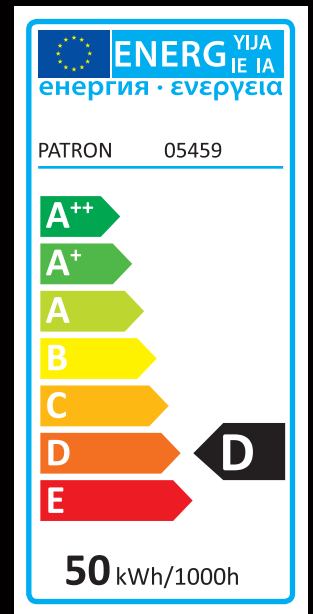

POWER
50W

LUMENS
468

220V

COLOR
2700K

GU10

2000h

5000

<1 sek

<38°