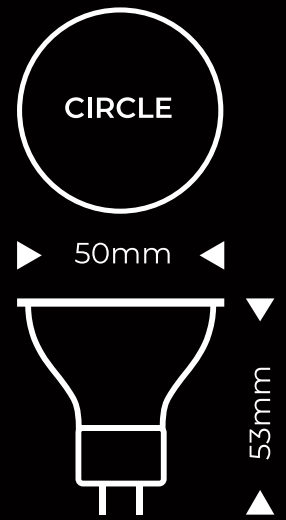

PATRON

HALOGEN BULB

05459

Manufactured in PRC

POWER
50W

LUMENS
468

220V

COLOR
2700K

GU10

2000h

5000

<1 sek

<38°

 Strada Ștefan cel Mare 2/20,
Strășeni, Moldova

 Strada Alexandru Ghica 148,
Alexandria, Romania

www.patronbulbs.com