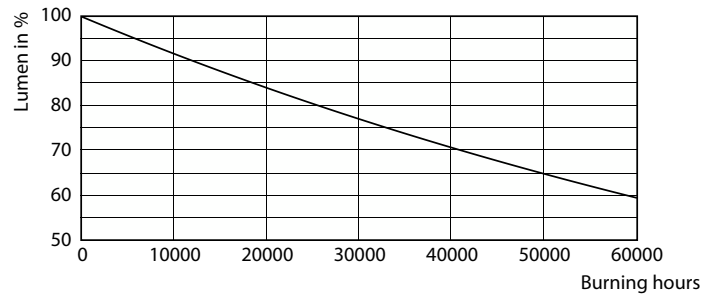

Lumen Maintenance Diagram - MAS ExpertColor 14.8-75W 940 AR111 45D