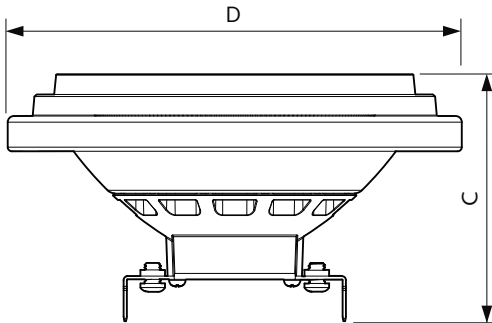

Dimensional drawing

Product	D	C
MAS ExpertColor 14.8-75W 940 AR111 45D	111 mm	61 mm

Photometric data

Light Distribution Diagram - MAS ExpertColor 14.8-75W 940 AR111 45D

MASTER LEDspot ExpertColor AR111

Photometric data