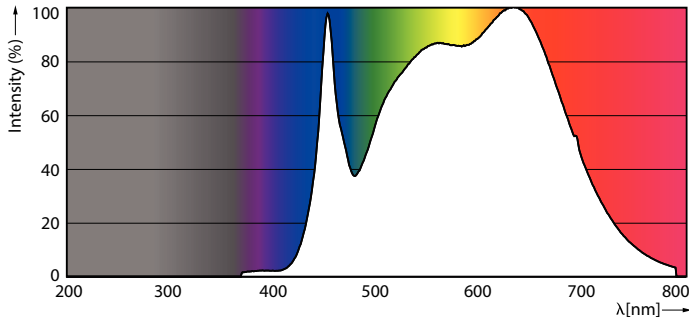

Product data

General Information	
Cap-Base	G53 [G53]
Nominal lifetime	40,000 hour(s)
Switching Cycle	50,000
Lighting Technology	LED
Flux measurement reference	Narrow Cone

Light Technical	
Color Code	940 [CCT of 4000K]
Beam Angle (Nom)	45 degree(s)
Luminous Flux	950 lumen
Luminous Intensity (Nom)	1,400 cd
Color Designation	Cool White (CW)
Correlated Color Temperature (Nom)	4000 K
Luminous Efficacy (rated) (Nom)	64.00 lm/W
Color Consistency	<4
Color rendering index (CRI)	95
LLMF At End Of Nominal Lifetime (Nom)	70 %

Dimensional drawing

Product	D	C
MAS ExpertColor 14.8-75W 940 AR111 45D	111 mm	61 mm

Photometric data

Light Distribution Diagram - MAS ExpertColor 14.8-75W 940 AR111 45D

MASTER LEDspot ExpertColor AR111

Photometric data

Spectral Power Distribution Colour - MAS ExpertColor 14.8-75W 940 AR111 45D

Lifetime

Life Expectancy Diagram - MAS ExpertColor 14.8-75W 940 AR111 45D

Lumen Maintenance Diagram - MAS ExpertColor 14.8-75W 940 AR111 45D