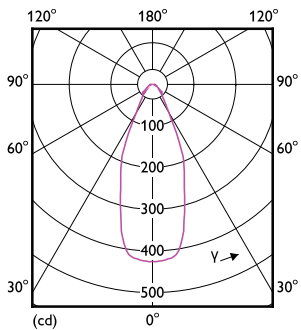

Dimensional drawing

Product	D	C
MAS ExpertColor 14.8-75W 940 AR111 45D	111 mm	61 mm

Photometric data

Light Distribution Diagram - MAS ExpertColor 14.8-75W 940 AR111 45D

MASTER LEDspot ExpertColor AR111

Photometric data