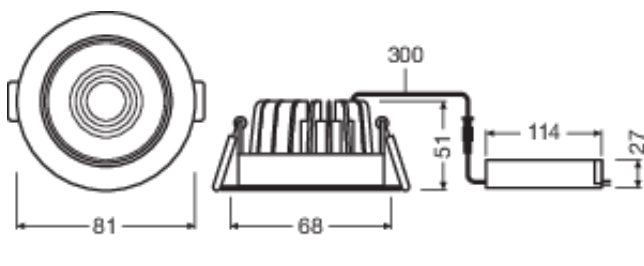

Photometrical data

Luminous flux	620 lm
Luminous efficacy	75 lm/W
Color temperature	3000 K
Light color (designation)	Warm White
Color rendering index Ra	> 80
Standard deviation of color matching	≤ 4 sdcn
Luminous intensity	-
Flickering metric (Pst LM)	-
Stroboscope effect metric (SVM)	-
Photobiological safety group acc. to EN62778	RG0
Photobiological safety group acc. to EN62471	RG0
Beam angle	36 °

LDC typ cone

LDC typ polar

Dimensions & Weight

Diameter	81.00 mm
Height	51.00 mm
Product weight	268.00 g

Product line drawing with numbers

Product line drawing with numbers

Materials & Colors

Product color	Silver
Housing color	Silver
Body material	Aluminum
Light emitting surface material	PMMA
Glow Wire Test according to IEC 60695-2-12	650 °C
Mercury content	0.0 mg

Application & Mounting

Ambient temperature range	-20...+45 °C
Type of connection	Screw terminal, 2-Pole (L,N)
Type of protection	IP44/IP20
Protection class IK (shock resistance)	IK06
Dimmable	Yes
Type of dimming	LEA/TR.EDG
Mounting type	Recessed
Mounting location	Ceiling
Application environment	Indoor
Mounting diameter	68 mm
Mounting depth	90 mm
LED module replaceable	Not replaceable
With light source	Yes

Control gear

ECG - Length	120 mm
ECG - Height	35 mm

Certificates & Standards

Standards	CE / CB / TÜV SÜD / EAC / RoHS
Luminaire with limited surface temperature, "D sign"	No

Ball shot safe	No
----------------	----