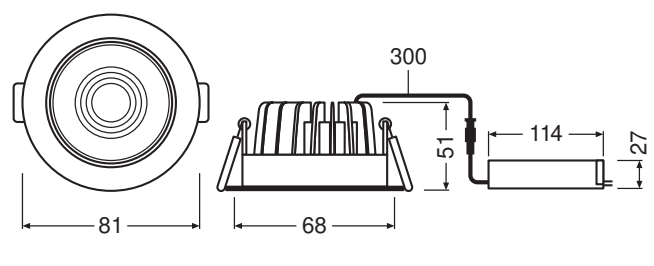

Photometrical data

Luminous flux	620 lm
Luminous efficacy	75 lm/W
Color temperature	3000 K
Light color (designation)	Warm White
Color rendering index Ra	> 80
Standard deviation of color matching	≤ 4 sdcn
Luminous intensity	-
Flickering metric (Pst LM)	-
Stroboscope effect metric (SVM)	-
Photobiological safety group acc. to EN62778	RG0
Photobiological safety group acc. to EN62471	RG0
Beam angle	36 °

LDC typ cone

LDC typ polar

Dimensions & Weight

Diameter	81.00 mm
Height	51.00 mm
Product weight	268.00 g

Product line drawing with numbers

Product line drawing with numbers

Materials & Colors

Product color	Silver
Housing color	Silver
Body material	Aluminum
Light emitting surface material	PMMA
Glow Wire Test according to IEC 60695-2-12	650 °C
Mercury content	0.0 mg

Application & Mounting

Ambient temperature range	-20...+45 °C
Type of connection	Screw terminal, 2-Pole (L,N)
Type of protection	IP44/IP20
Protection class IK (shock resistance)	IK06
Dimmable	Yes
Type of dimming	LEA/TR.EDG
Mounting type	Recessed
Mounting location	Ceiling
Application environment	Indoor
Mounting diameter	68 mm
Mounting depth	90 mm
LED module replaceable	Not replaceable
With light source	Yes

Control gear

ECG - Length	120 mm
ECG - Height	35 mm

Certificates & Standards

Standards	CE / CB / TÜV SÜD / EAC / RoHS
Luminaire with limited surface temperature, "D sign"	No

Ball shot safe	No
----------------	----