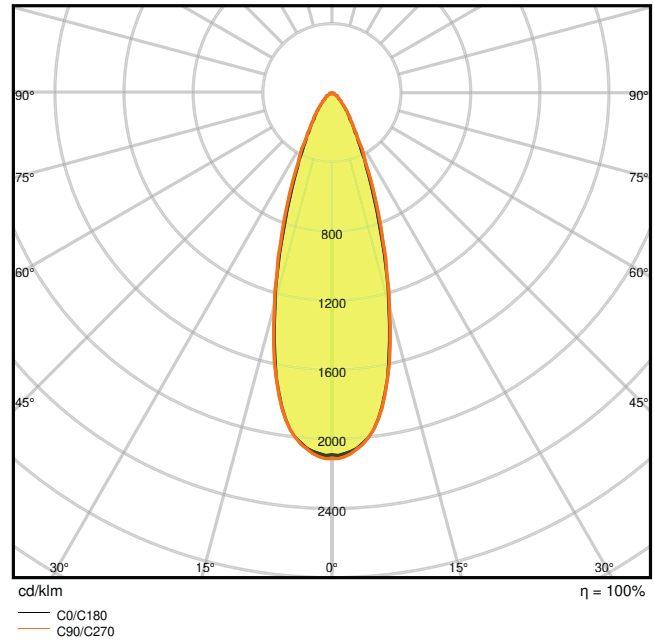

Product features

- Initial color consistency: ≤ 4 SDCM
- Housing material: aluminum
- Lens material: PMMA

TECHNICAL DATA

Electrical data

Nominal wattage	8.00 W
Nominal voltage	220...240 V
Mains frequency	50...60 Hz
Nominal current	170 mA
Max. number of luminaires per miniature circuit breaker B16	200
Max. number of luminaires per miniature circuit breaker C10	100
Max. number of luminaires per miniature circuit breaker C16	200
Power factor λ	> 0.90
Total harmonic distortion	20 %
Protection class	II
Operating mode	Electronic control gear (ECG)

Photometrical data

Luminous flux	620 lm
Luminous efficacy	75 lm/W
Color temperature	3000 K
Light color (designation)	Warm White
Color rendering index Ra	> 80
Standard deviation of color matching	≤ 4 sdcn
Luminous intensity	-
Flickering metric (Pst LM)	-
Stroboscope effect metric (SVM)	-
Photobiological safety group acc. to EN62778	RG0
Photobiological safety group acc. to EN62471	RG0
Beam angle	36 °

LDC typ cone

LDC typ polar

Dimensions & Weight

Diameter	81.00 mm
Height	51.00 mm
Product weight	268.00 g

Product line drawing with numbers

Product line drawing with numbers

Materials & Colors

Product color	Silver
Housing color	Silver
Body material	Aluminum
Light emitting surface material	PMMA
Glow Wire Test according to IEC 60695-2-12	650 °C
Mercury content	0.0 mg