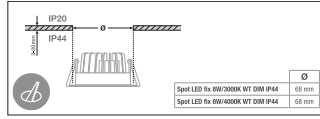

References / Links

- For Guarantee see www.ledvance.com/guarantee

DISCLAIMER

Subject to change without notice. Errors and omission excepted. Always make sure to use the most recent release.