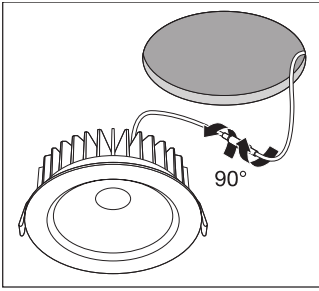

References / Links

- For Guarantee see www.ledvance.com/guarantee

DISCLAIMER

Subject to change without notice. Errors and omission excepted. Always make sure to use the most recent release.