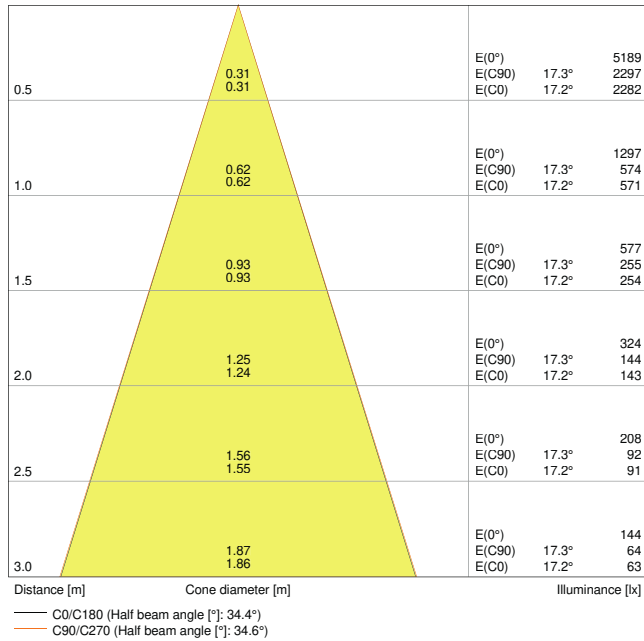

Product features

- Initial color consistency: ≤ 4 SDCM
- Housing material: aluminum
- Lens material: PMMA

TECHNICAL DATA

Electrical data

Nominal wattage	8.00 W
Nominal voltage	220...240 V
Mains frequency	50...60 Hz
Nominal current	170 mA
Max. number of luminaires per miniature circuit breaker B16	200
Max. number of luminaires per miniature circuit breaker C10	100
Max. number of luminaires per miniature circuit breaker C16	200
Power factor λ	> 0.90
Total harmonic distortion	20 %
Protection class	II
Operating mode	Electronic control gear (ECG)

Photometrical data

Luminous flux	620 lm
Luminous efficacy	75 lm/W
Color temperature	3000 K
Light color (designation)	Warm White
Color rendering index Ra	> 80
Standard deviation of color matching	≤ 4 sdcn
Luminous intensity	-
Flickering metric (Pst LM)	-
Stroboscope effect metric (SVM)	-
Photobiological safety group acc. to EN62778	RG0
Photobiological safety group acc. to EN62471	RG0
Beam angle	36 °

LDC typ cone

LDC typ polar

Dimensions & Weight

Diameter	81.00 mm
Height	51.00 mm
Product weight	268.00 g

Product line drawing with numbers

Product line drawing with numbers

Materials & Colors

Product color	Silver
Housing color	Silver
Body material	Aluminum
Light emitting surface material	PMMA
Glow Wire Test according to IEC 60695-2-12	650 °C
Mercury content	0.0 mg