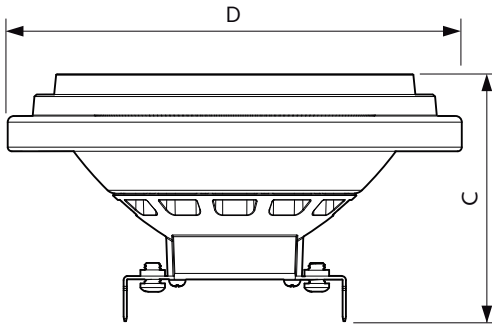

Dimensional drawing

Product	D	C
MAS ExpertColor 10.8-50W 927 AR111 24D	111 mm	61 mm

Photometric data

Light Distribution Diagram - MAS ExpertColor 10.8-50W 927 AR111 24D

MASTER LEDspot ExpertColor AR111

Photometric data