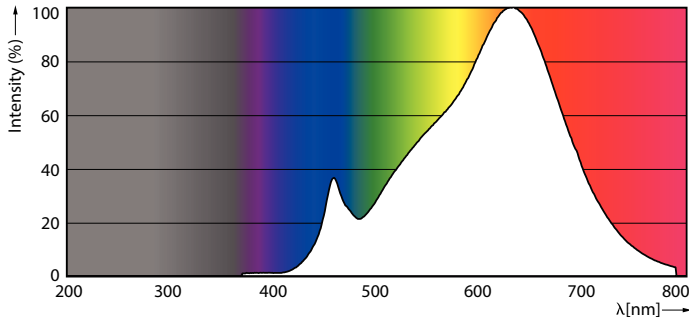

Product data

General Information		Luminous Flux in 90° Cone (Rated)	
Cap-Base	G53 [G53]		600 lumen
Nominal lifetime	40,000 hour(s)	Operating and Electrical	
Switching Cycle	50,000	Line Frequency	50 to 60 Hz
Lighting Technology	LED	Input Frequency	50 to 60 Hz
Flux measurement reference	Narrow Cone	Power Consumption	10.8 W
Light Technical		Lamp Current (Nom)	1,000 mA
Color Code	927 [CCT of 2700K]	Wattage Equivalent	50 W
Beam Angle (Nom)	24 degree(s)	Starting Time (Nom)	0.5 s
Luminous Flux	600 lumen	Warm-up time to 60% light	0.5 s
Luminous Intensity (Nom)	3,000 cd	Power Factor (Fraction)	0.7
Color Designation	Warm White (WW)	Voltage (Nom)	ac electronic 12 V
Correlated Color Temperature (Nom)	2700 K	Temperature	
Luminous Efficacy (rated) (Nom)	55 lm/W	T-Case Maximum (Nom)	70 °C
Color Consistency	<4		
Color rendering index (CRI)	95		
LLMF At End Of Nominal Lifetime (Nom)	70 %		

Suitable For Accent Lighting	Yes
Energy Consumption kWh/1000 h	11 kWh
EPREL Registration Number	648,244
CE mark	Yes
EU RoHS compliant	Yes

Product Data

Full product code	871951433393200
Order product name	MAS ExpertColor 10.8-50W 927 AR111 24D
Order code	929003043302
Numerator - Quantity Per Pack	1
Numerator - Packs per outer box	6
Material number (12NC)	929003043302
Full product name	MAS ExpertColor 10.8-50W 927 AR111 24D
EAN/UPC - Case	8719514333949

Dimensional drawing

Product	D	C
MAS ExpertColor 10.8-50W 927 AR111 24D	111 mm	61 mm

Photometric data

Light Distribution Diagram - MAS ExpertColor 10.8-50W 927 AR111 24D

MASTER LEDspot ExpertColor AR111

Photometric data

Spectral Power Distribution Colour - MAS ExpertColor 10.8-50W 927 AR111 24D

Lifetime

Life Expectancy Diagram - MAS ExpertColor 10.8-50W 927 AR111 24D

Lumen Maintenance Diagram - MAS ExpertColor 10.8-50W 927 AR111 24D