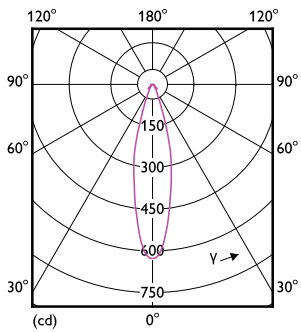

Product data

General Information		Luminous Flux in 90° Cone (Rated)	
Cap-Base	G53 [G53]		600 lumen
Nominal lifetime	40,000 hour(s)	Operating and Electrical	
Switching Cycle	50,000	Line Frequency	50 to 60 Hz
Lighting Technology	LED	Input Frequency	50 to 60 Hz
Flux measurement reference	Narrow Cone	Power Consumption	10.8 W
Light Technical		Lamp Current (Nom)	1,000 mA
Color Code	927 [CCT of 2700K]	Wattage Equivalent	50 W
Beam Angle (Nom)	24 degree(s)	Starting Time (Nom)	0.5 s
Luminous Flux	600 lumen	Warm-up time to 60% light	0.5 s
Luminous Intensity (Nom)	3,000 cd	Power Factor (Fraction)	0.7
Color Designation	Warm White (WW)	Voltage (Nom)	ac electronic 12 V
Correlated Color Temperature (Nom)	2700 K	Temperature	
Luminous Efficacy (rated) (Nom)	55 lm/W	T-Case Maximum (Nom)	70 °C
Color Consistency	<4		
Color rendering index (CRI)	95		
LLMF At End Of Nominal Lifetime (Nom)	70 %		

Dimensional drawing

Product	D	C
MAS ExpertColor 10.8-50W 927 AR111 24D	111 mm	61 mm

Photometric data

Light Distribution Diagram - MAS ExpertColor 10.8-50W 927 AR111 24D

MASTER LEDspot ExpertColor AR111

Photometric data