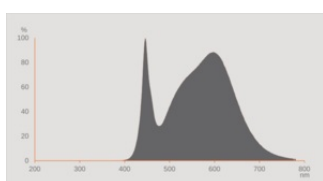

Product features

- Professional LED lamps for line voltage
- Beam angle: up to 300°
- Dimmable
- Base: E27, B22d
- Lifetime: up to 15,000 h
- Lamp made of glass
- Good quality of light; color rendering index $R_a: \geq 80$; constant chromaticity

Photometrical data

Luminous intensity	- cd
Luminous flux	1055 lm
Nominal useful luminous flux 90°	1055 lm
Luminous efficacy	140 lm/W
Lumen main.fact.at end of nom.life time	0.70
Light color (designation)	Cool White
Color temperature	4000 K
Color rendering index Ra	≥80
Light color	840
Standard deviation of color matching	≤6 sdcn
Rated LLMF at 6,000 h	0.80
Flickering metric (Pst LM)	1.0
Stroboscope effect metric (SVM)	0.9

Light technical data

Beam angle	300 °
Warm-up time (60 %)	< 0.50 s
Starting time	< 0.5 s
Rated beam angle (half peak value)	300.00 °

Dimensions & Weight

Overall length	105.00 mm
Diameter	60.00 mm
Maximum diameter	60 mm
Product weight	31.00 g