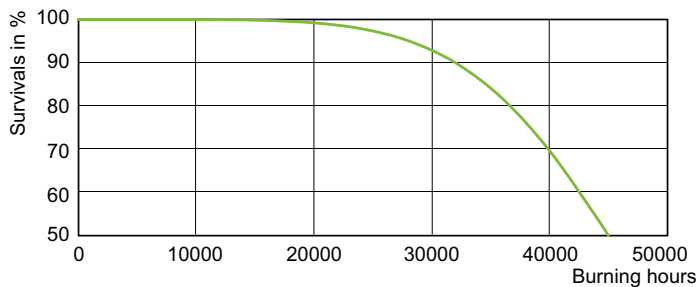

Lifetime

Life Expectancy Diagram - MST SON APIA Plus Xtra 150W E40 1SL/12

Lumen Maintenance Diagram - MST SON APIA Plus Xtra 150W E40 1SL/12