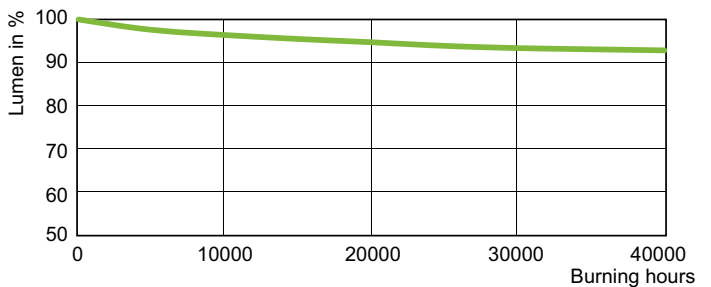

Lifetime

Life Expectancy Diagram - MST SON APIA Plus Xtra 150W E40 1SL/12

Lumen Maintenance Diagram - MST SON APIA Plus Xtra 150W E40 1SL/12