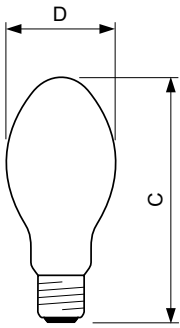

MASTER SON APIA Plus Xtra

Order product name	MST SON APIA Plus Xtra 150W E40 1SL/12
Order code	928150919827
Numerator - Quantity Per Pack	1
Numerator - Packs per outer box	12
Material number (12NC)	928150919827

Full product name	MST SON APIA Plus Xtra 150W E40 1SL/12
EAN/UPC - Case	8727900927467

Dimensional drawing

Product	D (max)	C (max)
MST SON APIA Plus Xtra 150W E40 1SL/12	91 mm	227 mm