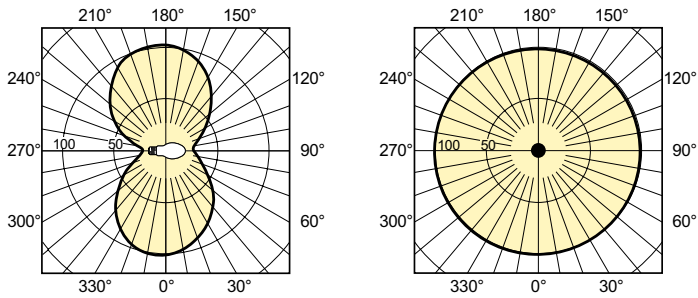

Photometric data

Light Distribution Diagram - MST SON APIA Plus Xtra 150W E40 1SL/12

Spectral Power Distribution Colour - MST SON APIA Plus Xtra 150W E40 1SL/12