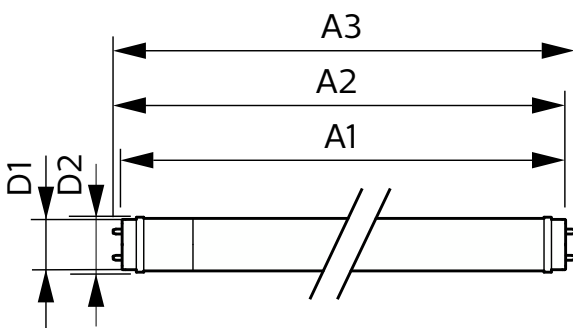

Warnings and Safety

- NOTE: The overall energy efficiency and light distribution of any installation that uses these lamps will be determined by the design of the installation.
- Installation must be done according to the installation diagrams provided with the lamp or available online. Installation must be done by a certified professional.

Product data

General Information			
Cap-Base	G13	Luminous Flux	2,000 lm
Nominal lifetime	50,000 hour(s)	Color Designation	Cool Daylight
Switching Cycle	200,000	Correlated Color Temperature (Nom)	6500 K
Lighting Technology	LED	Luminous Efficacy (rated) (Nom)	111 lm/W
Flux measurement reference	Sphere	Color Consistency	<6
		Color rendering index (CRI)	80
		LLMF At End Of Nominal Lifetime (Nom)	70 %
		Photobiological safety according to EN 62471	RGO
Light Technical			
Color Code	865 [CCT of 6500K]		
Beam Angle (Nom)	240 degree(s)		

Dimensional drawing

Net Weight (Piece)	0.220 kg
Approval and Application	
Energy Efficiency Class	E
Energy Saving Product	Yes
Approval Marks	RoHS compliance CE marking KEMA Keur certificate
Energy Consumption kWh/1000 h	18 kWh
EPREL Registration Number	1827691
CE mark	Yes
EU RoHS compliant	Yes
Flickering value (PstLM) - Flickering value as per EN 61000-3-3	1
Stroboscopic effect visibility measure (SVM)	0.4
Ambient temperature range	-20 to +45 °C

Product	D1	D2	A1	A2	A3
CorePro LEDtube 1200mm HO 18W 865 T8	25.7 mm	28 mm	1,198 mm	1,205 mm	1,212 mm

CorePro LEDtube EM/Mains T8

Photometric data

General uniform lighting - CorePro LEDtube 1200mm HO 18W 865 T8