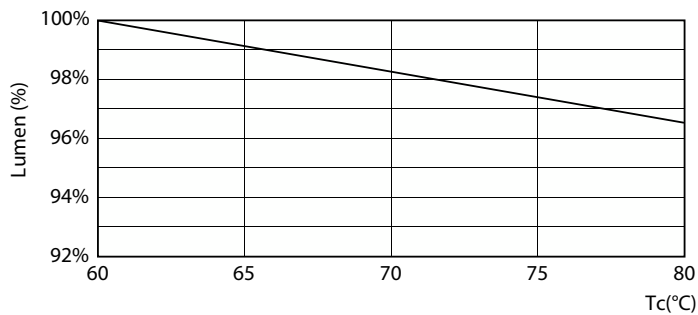

Lifetime

Lumen Maintenance Diagram - CorePro LEDtube 1200mm HO 18W 865 T8