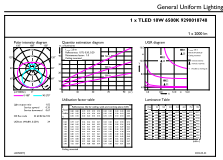

CorePro LEDtube EM/Mains T8

Photometric data

Light Distribution Diagram - CorePro LEDtube 1200mm HO 18W 865 T8