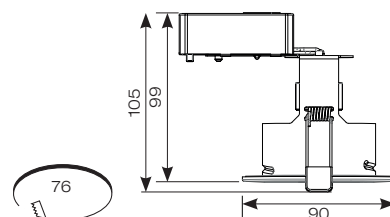

Edge GU10 Fire Rated Downlight

- Compact Fire Rated downlight for shallow ceiling voids suitable for residential and hospitality applications (product supplied less lamp)
- Suitable for standard GU10 halogen or LED lamps
- Protective sheathing spring clips for ease of installation and ceiling protection
- Push fit terminals for fast loop-in, loop-out wiring
- Twistlock lamp retaining ring for ease of lamp replacement
- Ultra-slim bezel profile
- Option to add Bluetooth and WiFi enabled smart WIZ GU10 lamp
 - AOCTOW/GU10LED/TW
 - AOCTOW/GU10LED/RGBTW

EDGE™
GU10 FRD

White

OCTO
Compatible

Connected by

WIZ

Chrome

Satin Chrome

CODE	DESCRIPTION	MAX WATTAGE	CLASS	IP	TRADE
AEFRD/MW	GU10 - Matt White				£15.80
AEFRD/CH	GU10 - Chrome	50W	1	IP20	£17.85
AEFRD/SC	GU10 - Satin Chrome				£17.85