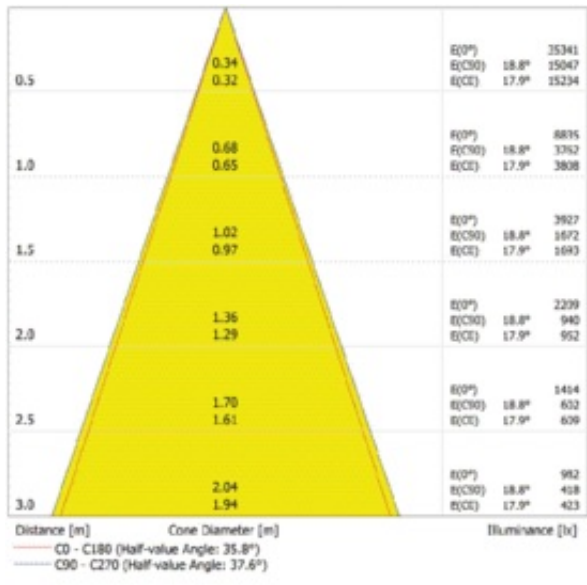

### Product features

- Impact resistance: IK06
- Push wire terminal for tool-free connection
- Through wiring possible
- Type of protection: IP65
- Luminous flux: up to 4,950 lm
- High luminous efficacy: up to 110 lm/W
- Lifetime (L70/B50): 100,000 h (at 25 °C)
- Ambient temperature in operation: -30...+40 °C

**Photometrical data**

Luminous flux	4950 lm
Luminous efficacy	110 lm/W
Color temperature	4000 K
Light color (designation)	Cool White
Color rendering index Ra	> 80
Standard deviation of color matching	$\leq 6$ sdc <sub>m</sub>
Low flicker	Yes
Photobiological safety group acc. to EN62778	RG0
Photobiological safety group acc. to EN62471	RG1
Beam angle	36 °
UGR	< 19