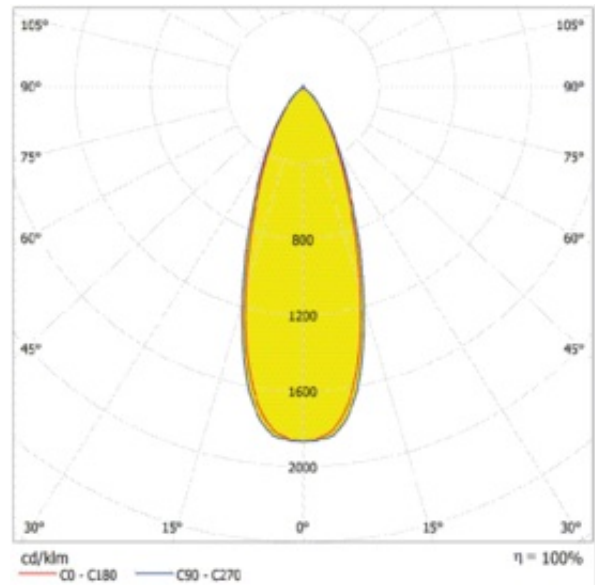

---

**TECHNICAL DATA****Electrical data**

Nominal wattage	45.00 W
Nominal voltage	220...240 V
Mains frequency	50...60 Hz
Nominal current	220.000 mA
Inrush current	31 A
Inrush current time $T_{h50}$	420 $\mu$ s
Max. no. of lum. on circuit break. B16 A	9
Max. no. of lum. on circuit break. C10 A	6
Max. no. of lum. on circuit break. C16 A	9
Power factor $\lambda$	> 0.90
Total harmonic distortion	< 20 %
Protection class	I
Operating mode	Integrated driver

**Photometrical data**

Luminous flux	4950 lm
Luminous efficacy	110 lm/W
Color temperature	4000 K
Light color (designation)	Cool White
Color rendering index Ra	> 80
Standard deviation of color matching	$\leq 6$ sdc <sub>m</sub>
Low flicker	Yes
Photobiological safety group acc. to EN62778	RG0
Photobiological safety group acc. to EN62471	RG1
Beam angle	36 °
UGR	< 19

LDC typ cone

LDC typ polar

Dimensions & Weight

Diameter	250.00 mm
Height	125.00 mm
Product weight	2800.00 g