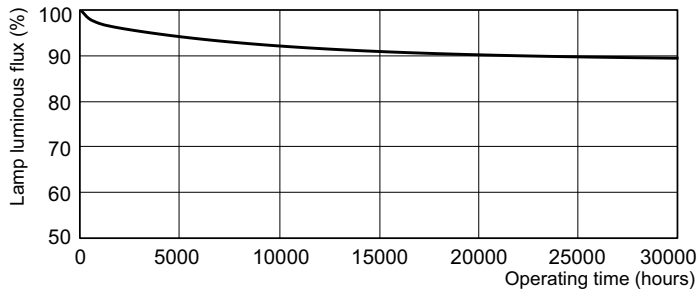

Product data

General Information		Lamp Current (Nom)	
Cap-Base	G13 [Medium Bi-Pin Fluorescent]		0.360 A
Flux measurement reference	Sphere	Controls and Dimming	
Light Technical		Dimmable	Yes
Color Code	830 [CCT of 3000K]	Mechanical and Housing	
Luminous Flux	1,350 lumen	Bulb Shape	T8 [26 mm (T8)]
Color Designation	Warm White (WW)	Approval and Application	
Chromaticity Coordinate X (Nom)	0.44	Mercury (Hg) Content (Nom)	1.7 mg
Chromaticity Coordinate Y (Nom)	0.403	Energy Consumption kWh/1000 h	19 kWh
Correlated Color Temperature (Nom)	3000 K	EPREL Registration Number	423,360
Luminous Efficacy (rated) (Nom)	75 lm/W	Product Data	
Color rendering index (CRI)	82	Full product code	871150063165740
Operating and Electrical		Order product name	MASTER TL-D Super 80 18W/830 1SL/25
Power Consumption	18.2 W	Order code	927920083023

Dimensional drawing

Product	D (max)	A (max)	B (max)	B (min)	C (max)
MASTER TL-D Super 80 18W/830 1SL/25	28 mm	589.8 mm	596.9 mm	594.5 mm	604 mm

Photometric data

Spectral Power Distribution Colour - MASTER TL-D Super 80 18W/830 1SL/25

Lifetime

Life Expectancy Diagram - MASTER TL-D Super 80 18W/830 1SL/25

Life Expectancy Diagram - MASTER TL-D Super 80 18W/830 1SL/25

MASTER TL-D Super 80

Lifetime

Lumen Maintenance Diagram - MASTER TL-D Super 80 18W/830 1SL/25