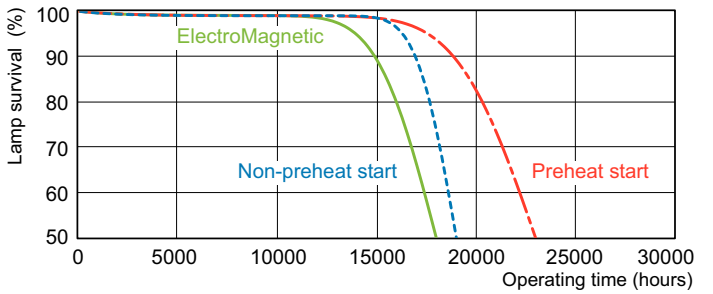

Lifetime

Life Expectancy Diagram - MASTER TL-D Super 80 18W/830 1SL/25

Life Expectancy Diagram - MASTER TL-D Super 80 18W/830 1SL/25