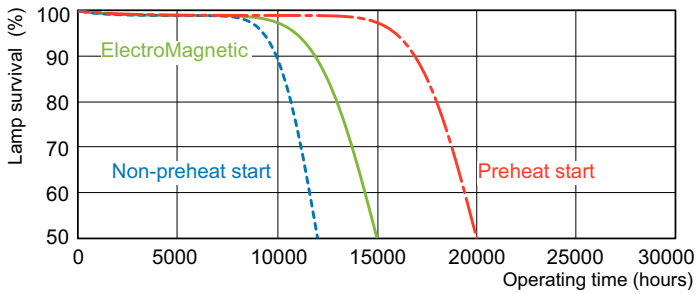

Dimensional drawing

Product	D (max)	A (max)	B (max)	B (min)	C (max)
MASTER TL-D Super 80 18W/830 1SL/25	28 mm	589.8 mm	596.9 mm	594.5 mm	604 mm

Photometric data

Spectral Power Distribution Colour - MASTER TL-D Super 80 18W/830 1SL/25

Lifetime

Life Expectancy Diagram - MASTER TL-D Super 80 18W/830 1SL/25

Life Expectancy Diagram - MASTER TL-D Super 80 18W/830 1SL/25

MASTER TL-D Super 80

Lifetime

Lumen Maintenance Diagram - MASTER TL-D Super 80 18W/830 1SL/25