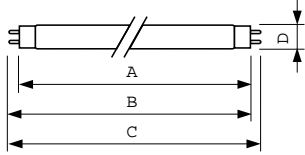

Product data

General Information		Lamp Current (Nom)	
Cap-Base	G13 [Medium Bi-Pin Fluorescent]		0.360 A
Flux measurement reference	Sphere	Controls and Dimming	
Light Technical		Dimmable	Yes
Color Code	830 [CCT of 3000K]	Mechanical and Housing	
Luminous Flux	1,350 lumen	Bulb Shape	T8 [26 mm (T8)]
Color Designation	Warm White (WW)	Approval and Application	
Chromaticity Coordinate X (Nom)	0.44	Mercury (Hg) Content (Nom)	1.7 mg
Chromaticity Coordinate Y (Nom)	0.403	Energy Consumption kWh/1000 h	19 kWh
Correlated Color Temperature (Nom)	3000 K	EPREL Registration Number	423,360
Luminous Efficacy (rated) (Nom)	75 lm/W	Product Data	
Color rendering index (CRI)	82	Full product code	871150063165740
Operating and Electrical		Order product name	MASTER TL-D Super 80 18W/830 1SL/25
Power Consumption	18.2 W	Order code	927920083023

Dimensional drawing

Product	D (max)	A (max)	B (max)	B (min)	C (max)
MASTER TL-D Super 80 18W/830 1SL/25	28 mm	589.8 mm	596.9 mm	594.5 mm	604 mm

Photometric data

Spectral Power Distribution Colour - MASTER TL-D Super 80 18W/830 1SL/25