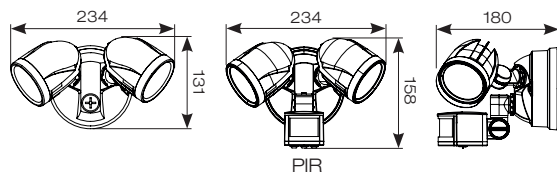

Zeker CCT Security Light

- Flexible, compact and economic aluminium LED twin head floodlight suitable for residential applications
- Twin adjustable heads provide greater flexibility and coverage
- Selectable CCT between 3000K, 4000K and 6000K
- PIR versions complete with 8hr manual override facility
- Non-dimmable

Black

White - PIR

INPUT	HERTZ	TEMP	LIFETIME (HRS)	CRI	SDCM	BEAM ANGLE	CLASS	IP
AC220-240V	50/60Hz	-20°C - 45°C	L70 54,000	Ra 80	6	90°	1	IP65/IP54(PIR)

CODE	DESCRIPTION	WATTAGE	CCT	LUMENS	LM/W	TRADE
AZEKER/BL	CCT Selectable - Black	25W	3000K/4000K/6000K	2640lm (4000K)	106lm (4000K)	£87.00
AZEKER/WH	CCT Selectable - White					£87.00
AZEKER/BL/PIR	CCT Selectable - Black - PIR	25W	3000K/4000K/6000K	2640lm (4000K)	106lm (4000K)	£87.00
AZEKER/WH/PIR	CCT Selectable - White - PIR					£87.00