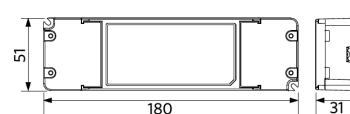

LEDPanelRc-Mo
Driver Dim