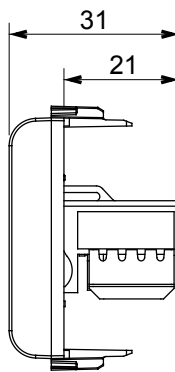

Product Data Sheet

GW11423

CHORUSMART - Domestic range

Wide range of control devices, sockets for power supply (conforming to national and international standards) signal pick-up, climate control, comfort management, technical alarm signalling and emergency lighting management. The ChoruSmart modular devices are available in five colours, glossy white, satin white, natural beige, satin black and lacquered titanium and in various sizes from 1/2, 1, 2 and 3 modules. Thanks to the mounting supports for rectangular, square and round boxes, endless combinations can be created with the ChoruSmart range of plates.

Category	Data socket	Description	RJ45
Colour	Ivory	Use category	6
Cables	UTP	Connection	Toolless
Number pairs	4	Standard	EN 60603-7-4
No. modules	1	Material	Technopolymer

DIMENSIONAL

STANDARDS/APPROVALS