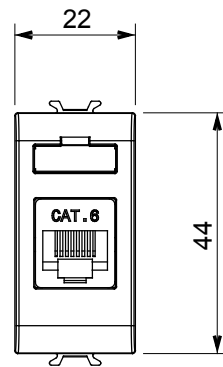

Product Data Sheet

GW11423

CHORUSMART - Domestic range

Wide range of control devices, sockets for power supply (conforming to national and international standards) signal pick-up, climate control, comfort management, technical alarm signalling and emergency lighting management. The ChoruSmart modular devices are available in five colours, glossy white, satin white, natural beige, satin black and lacquered titanium and in various sizes from 1/2, 1, 2 and 3 modules. Thanks to the mounting supports for rectangular, square and round boxes, endless combinations can be created with the ChoruSmart range of plates.

Category	Data socket	Description	RJ45
Colour	Ivory	Use category	6
Cables	UTP	Connection	Toolless
Number pairs	4	Standard	EN 60603-7-4
No. modules	1	Material	Technopolymer

DIMENSIONAL

STANDARDS/APPROVALS