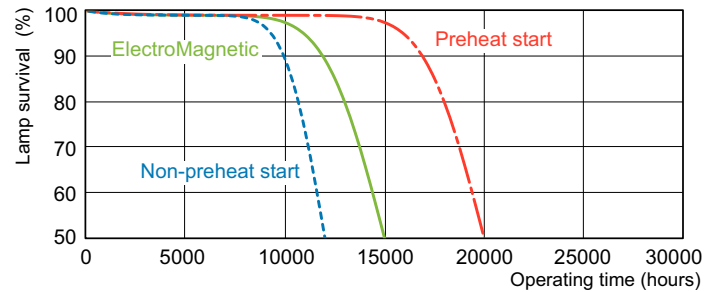

Product data

General Information		Controls and Dimming	
Cap-Base	G13 [Medium Bi-Pin Fluorescent]	Dimmable	Yes
Flux measurement reference	Sphere		
Light Technical		Mechanical and Housing	
Color Code	952	Bulb Shape	T8 [26 mm (T8)]
Luminous Flux	3,640 lumen		
Color Designation	Daylight	Approval and Application	
Chromaticity Coordinate X (Nom)	0.34	Mercury (Hg) Content (Nom)	1.7 mg
Chromaticity Coordinate Y (Nom)	0.351	Energy Consumption kWh/1000 h	60 kWh
Correlated Color Temperature (Nom)	5200 K	EPREL Registration Number	423,532
Luminous Efficacy (rated) (Nom)	61.1 lm/W		
Color rendering index (CRI)	97	Product Data	
Operating and Electrical		Full product code	871150088875425
Power Consumption	59.6 W	Order product name	MASTER TL-D 90 Graphica 58W/952 SLV/10
Lamp Current (Nom)	0.670 A	Order code	928045295081
		Numerator - Quantity Per Pack	1
		Numerator - Packs per outer box	10
		Material number (12NC)	928045295081

MASTER TL-D 90 Graphica

Full product name	MASTER TL-D 90 Graphica 58W/952 SLV/10
EAN/UPC - Case	8711500888761

Dimensional drawing

Product	D (max)	A (max)	B (max)	B (min)	C (max)
MASTER TL-D 90 Graphica 58W/952 SLV/10	28 mm	1,500.0 mm	1,507.1 mm	1,504.7 mm	1,514.2 mm

Photometric data

Spectral Power Distribution Colour - MASTER TL-D 90 Graphica 58W/952 SLV/10

Lifetime

Life Expectancy Diagram - MASTER TL-D 90 Graphica 58W/952 SLV/10

Life Expectancy Diagram - MASTER TL-D 90 Graphica 58W/952 SLV/10