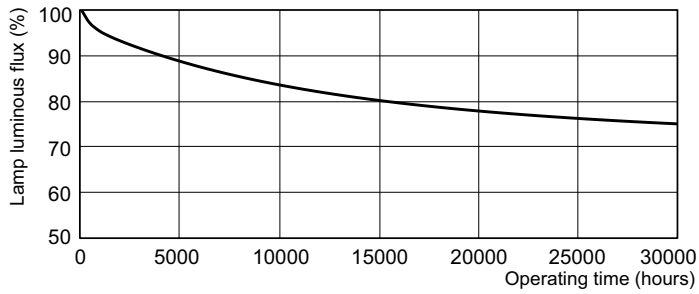

MASTER TL-D 90 Graphica

Lifetime

Lumen Maintenance Diagram - MASTER TL-D 90 Graphica 58W/952 SLV/10