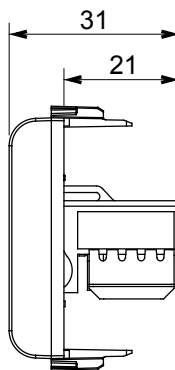

Product Data Sheet

GW10423

CHORUSMART - Domestic range

Wide range of control devices, sockets for power supply (conforming to national and international standards) signal pick-up, climate control, comfort management, technical alarm signalling and emergency lighting management. The ChoruSmart modular devices are available in five colours, glossy white, satin white, natural beige, satin black and lacquered titanium and in various sizes from 1/2, 1, 2 and 3 modules. Thanks to the mounting supports for rectangular, square and round boxes, endless combinations can be created with the ChoruSmart range of plates.

Category	Data socket	Description	RJ45
Colour	Glossy white	Use category	6
Cables	UTP	Connection	Toolless
Number pairs	4	Standard	EN 60603-7-4
No. modules	1	Electrocod	3722
Material	Technopolymer		

DIMENSIONAL