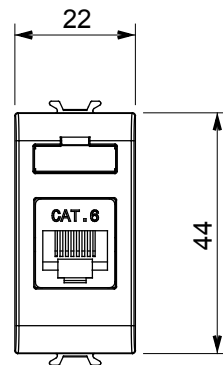

Product Data Sheet

GW10423

CHORUSMART - Domestic range

Wide range of control devices, sockets for power supply (conforming to national and international standards) signal pick-up, climate control, comfort management, technical alarm signalling and emergency lighting management. The ChoruSmart modular devices are available in five colours, glossy white, satin white, natural beige, satin black and lacquered titanium and in various sizes from 1/2, 1, 2 and 3 modules. Thanks to the mounting supports for rectangular, square and round boxes, endless combinations can be created with the ChoruSmart range of plates.

Category	Data socket	Description	RJ45
Colour	Glossy white	Use category	6
Cables	UTP	Connection	Toolless
Number pairs	4	Standard	EN 60603-7-4
No. modules	1	Electrocod	3722
Material	Technopolymer		

DIMENSIONAL