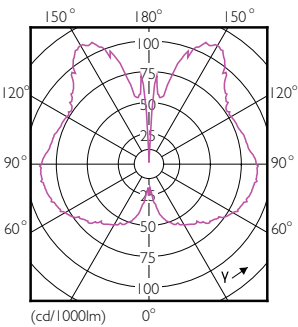

Product data

General Information	
Cap-Base	E27 [E27]
EU RoHS compliant	Yes
Nominal Lifetime (Nom)	15000 h
Switching Cycle	20000X
Technical Type	6.5-25W
Light Technical	
Color Code	840 [CCT of 4000K]
Luminous Flux (Nom)	270 lm
Color Designation	Cool White (CW)
Correlated Color Temperature (Nom)	4000 K
Luminous Efficacy (rated) (Nom)	41.00 lm/W
Color Consistency	<6
Color Rendering Index (Nom)	80
LLMF At End Of Nominal Lifetime (Nom)	70 %
Operating and Electrical	
Input Frequency	50 to 60 Hz
Power (Nom)	6.5 W

Numerator - Packs per outer box	2
Material Nr. (12NC)	929001903301
Net Weight (Piece)	0.196 kg

Dimensional drawing

LED giant 25W E27 T65 4000K smoky D

Product	D	C
LED giant 25W E27 T65 4000K smoky D	65 mm	273 mm

Photometric data

LEDBulb giant 25W E27 G200 840 DIM

LEDBulb giant 25W E27 T65 840 DIM

LEDBulb giant 25W E27 G200 840 DIM

MASTER Value Decorative LED bulbs

Lifetime

LEDBulb giant 25W E27 G200 840 DIM

LEDBulb giant 25W E27 G200 840 DIM