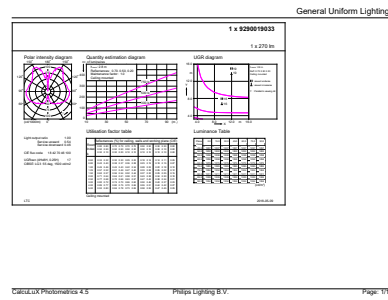

LEDBulb giant 25W E27 T65 840 DIM