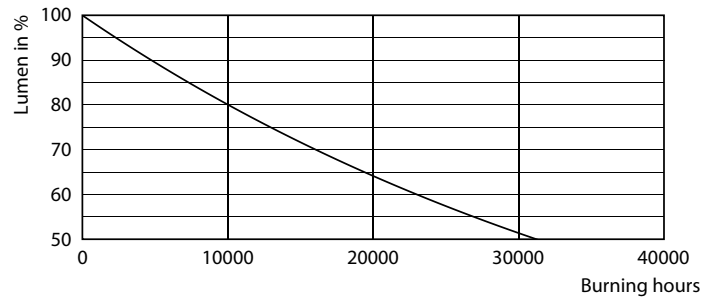

Product data

General Information	
Cap-Base	E27 [E27]
EU RoHS compliant	Yes
Nominal Lifetime (Nom)	15000 h
Switching Cycle	20000X
Technical Type	6.5-25W
Light Technical	
Color Code	840 [CCT of 4000K]
Luminous Flux (Nom)	270 lm
Color Designation	Cool White (CW)
Correlated Color Temperature (Nom)	4000 K
Luminous Efficacy (rated) (Nom)	41.00 lm/W
Color Consistency	<6
Color Rendering Index (Nom)	80
LLMF At End Of Nominal Lifetime (Nom)	70 %
Operating and Electrical	
Input Frequency	50 to 60 Hz
Power (Nom)	6.5 W

Photometric data

LEDBulb giant 25W E27 G200 840 DIM

LEDBulb giant 25W E27 T65 840 DIM

LEDBulb giant 25W E27 G200 840 DIM

MASTER Value Decorative LED bulbs

Lifetime

LEDBulb giant 25W E27 G200 840 DIM

LEDBulb giant 25W E27 G200 840 DIM