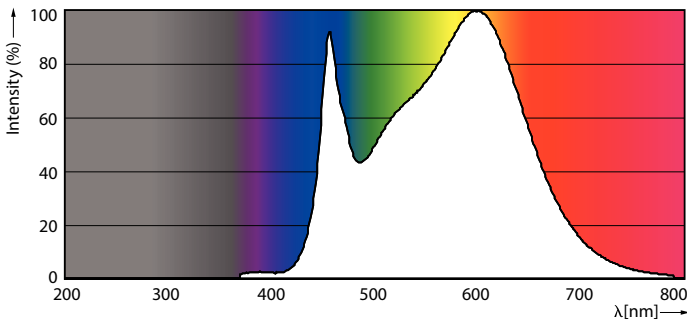

MASTER Value Decorative LED bulbs

Product Data

Full product code	871869681512000
Order product name	LED giant 25W E27 T65 4000K smoky D
EAN/UPC - Product	8718696815120
Order code	929001903301
Numerator - Quantity Per Pack	1

Numerator - Packs per outer box	2
Material Nr. (12NC)	929001903301
Net Weight (Piece)	0.196 kg

Dimensional drawing

Product	D	C
LED giant 25W E27 T65 4000K smoky D	65 mm	273 mm

Photometric data

LEDBulb giant 25W E27 G200 840 DIM