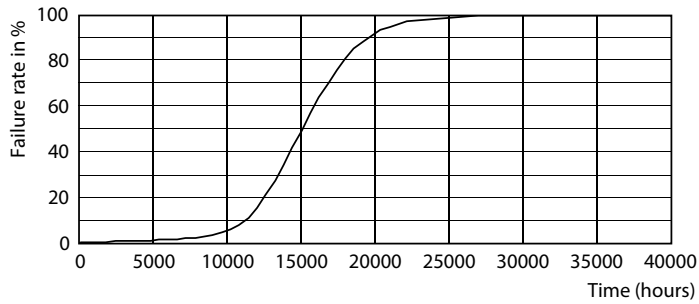

Product data

General Information	
Cap-Base	E27 [E27]
EU RoHS compliant	Yes
Nominal Lifetime (Nom)	15000 h
Switching Cycle	20000X
Technical Type	6.5-25W
Light Technical	
Color Code	840 [CCT of 4000K]
Luminous Flux (Nom)	270 lm
Color Designation	Cool White (CW)
Correlated Color Temperature (Nom)	4000 K
Luminous Efficacy (rated) (Nom)	41.00 lm/W
Color Consistency	<6
Color Rendering Index (Nom)	80
LLMF At End Of Nominal Lifetime (Nom)	70 %
Operating and Electrical	
Input Frequency	50 to 60 Hz
Power (Nom)	6.5 W

Photometric data

LEDBulb giant 25W E27 G200 840 DIM

LEDBulb giant 25W E27 T65 840 DIM

LEDBulb giant 25W E27 G200 840 DIM

MASTER Value Decorative LED bulbs

Lifetime

LEDBulb giant 25W E27 G200 840 DIM

LEDBulb giant 25W E27 G200 840 DIM