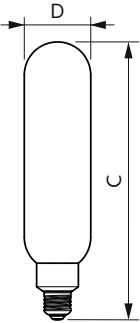

Product data

General Information	
Cap-Base	E27 [E27]
EU RoHS compliant	Yes
Nominal Lifetime (Nom)	15000 h
Switching Cycle	20000X
Technical Type	6.5-25W
Light Technical	
Color Code	840 [CCT of 4000K]
Luminous Flux (Nom)	270 lm
Color Designation	Cool White (CW)
Correlated Color Temperature (Nom)	4000 K
Luminous Efficacy (rated) (Nom)	41.00 lm/W
Color Consistency	<6
Color Rendering Index (Nom)	80
LLMF At End Of Nominal Lifetime (Nom)	70 %
Operating and Electrical	
Input Frequency	50 to 60 Hz
Power (Nom)	6.5 W

Lamp Current (Nom)	45 mA
Wattage Equivalent	25 W
Starting Time (Nom)	0.5 s
Warm Up Time to 60% Light (Nom)	0.5 s
Power Factor (Nom)	0.7
Voltage (Nom)	220-240 V
Temperature	
T-Case Maximum (Nom)	45 °C
Controls and Dimming	
Dimmable	Yes
Mechanical and Housing	
Bulb Shape	T65 [T 65mm]
Approval and Application	
Energy Consumption kWh/1000 h	7 kWh

MASTER Value Decorative LED bulbs

Product Data

Full product code	871869681512000
Order product name	LED giant 25W E27 T65 4000K smoky D
EAN/UPC - Product	8718696815120
Order code	929001903301
Numerator - Quantity Per Pack	1

Numerator - Packs per outer box	2
Material Nr. (12NC)	929001903301
Net Weight (Piece)	0.196 kg

Dimensional drawing

LED giant 25W E27 T65 4000K smoky D

Product	D	C
LED giant 25W E27 T65 4000K smoky D	65 mm	273 mm