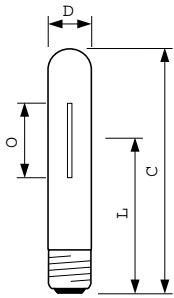

MASTER SON-T PIA Plus

Order product name	MST SON-T PIA Plus 70W/220 E27 1SL/12
Order code	928152700028
Numerator - Quantity Per Pack	1
Numerator - Packs per outer box	12
Material number (12NC)	928152700028

Full product name	MST SON-T PIA Plus 70W/220 E27 1SL/12
EAN/UPC - Case	8711500193131

Dimensional drawing

Product	D (max)	O	L	C (max)
MST SON-T PIA Plus 70W/220 E27 1SL/12	36 mm	42 mm	104 mm	156 mm