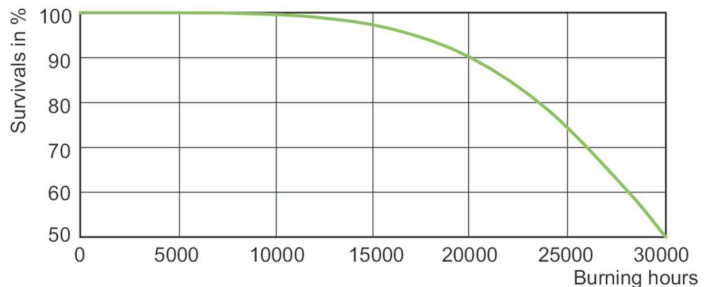

Lifetime

Lumen Maintenance Diagram - MST SON-T PIA Plus 70W/220 E27 1SL/12

Life Expectancy Diagram - MST SON-T PIA Plus 70W/220 E27 1SL/12