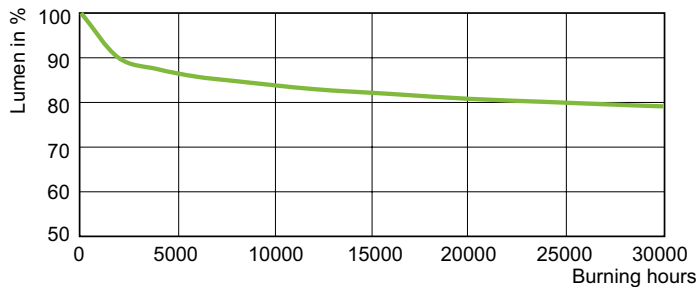

Lifetime

Lumen Maintenance Diagram - MST SON-T PIA Plus 70W/220 E27 1SL/12

Life Expectancy Diagram - MST SON-T PIA Plus 70W/220 E27 1SL/12