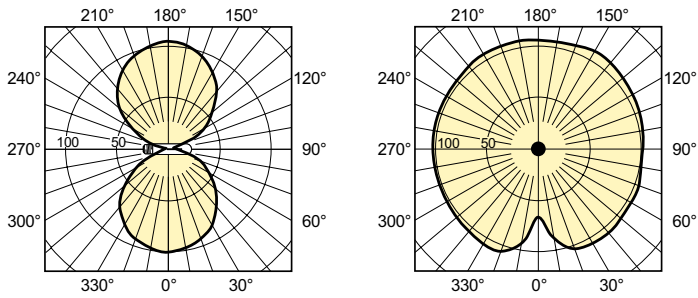

Photometric data

Light Distribution Diagram - MST SON-T PIA Plus 70W/220 E27 1SL/12

Spectral Power Distribution Colour - MST SON-T PIA Plus 70W/220 E27 1SL/12