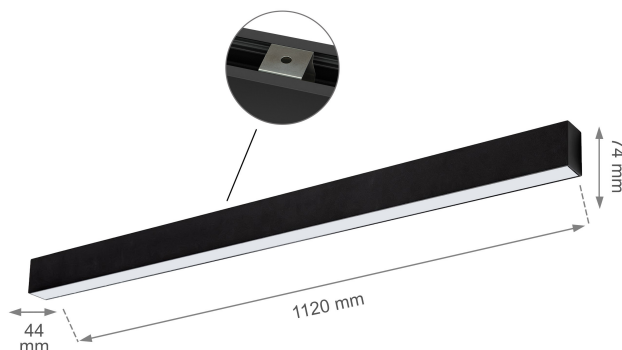

ALLDAY GO

WQJP07922

See
more

LED luminaire ALLDAY GO, with a power of 36 W, high light efficacy 130 lm/W. It shines with a warm light (3000K), which promotes relaxation and rest, making the illuminated room cosier. Designed for surface mounting.

Power	36 W	Voltage	230 V
Colour temperature	3000 K	Colour of light	WW
Beam angle	115 °	Degree of protection (IP)	IP20

Technical data

Code	WQJP07922
Power	36 W
Nominal current	172 mA
Voltage	230 V
Energy consumption	36 kWh/1000h
Frequency	50HZ Hz
Protection class	I
Power supply included	Yes
Manufacturer of power supply	SPECTRUM
Power factor	0.93
Useful luminous flux*	4700 lm (360°)
Luminous flux**	2070 lm (360°)
Lamp efficacy	130 lm/W
Colour temperature	3000 K
Colour of light	WW
Beam angle	115 °
RA	80
Light source included	+
Producer of LED diodes	SPECTRUM
Uniformity of color SDCM max	3
Dimmable	No
Working temperature range	-20/+40 °
Lifespan	17000 h
Housing material	Aluminum
Degree of protection (IP)	IP20
Colour	Black
Dimension (AxBxC)	1120X44X74 mm
For use	Inside
Assembly method	On the ceiling
Application	Inside
Made in	PL