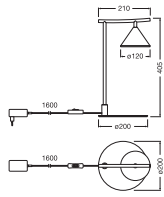

### Photometrical data

Luminous flux	180 lm
Total luminous flux of contained light sources	330 lm
Luminous efficacy	40 lm/W
Color temperature	3000 K
Light color (designation)	Warm White
Color rendering index Ra	> 90
Standard deviation of color matching	6 sdc <sub>m</sub>
Flickering metric (Pst LM)	$\leq 1$
Stroboscope effect metric (SVM)	$\leq 0.4$
Photobiological safety group acc. to EN62778	RG1
Beam angle	115 °

### Dimensions & Weight

Length	200.00 mm
Width	210.00 mm
Height	405.00 mm
Product weight	1400.00 g
Cable length	1600 mm

DECOR FUJI TABLE 5W 830 BK

**Materials & Colors**

Product color	Black
Housing color	Black
Body material	Steel
Cover material	Polycarbonate (PC)
Glow Wire Test according to IEC 60695-2-12	650 °C
Mercury content	0.0 mg