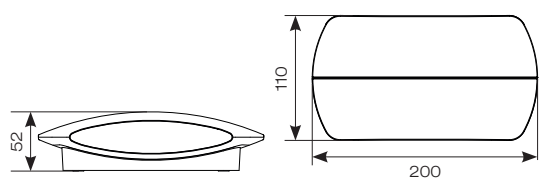

Segano

- Bi-directional wall light suitable for residential and hospitality applications
- Die-cast aluminium construction with polycarbonate diffuser
- 90° beam angle
- Non-dimmable

Light Distribution

INPUT	HERTZ	TEMP	LIFETIME (HRS)	CRI	SDCM	BEAM ANGLE	CLASS	IP	IK
230V	50Hz	-20 to 50°C	L80 50,000	Ra 80	3	90°	1	IP54	IK08

CODE	DESCRIPTION	WATTAGE	CCT	LUMENS	LM/W	TRADE
ASEGLED	Cool White	13W	4000K	610lm	47lm	£39.70