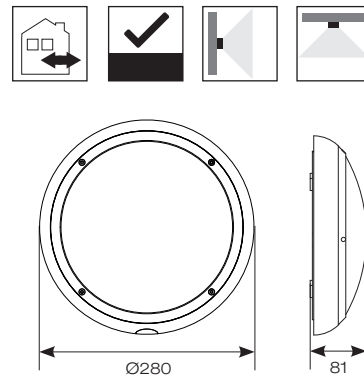

PIR

Max 8 metres
8 seconds to 5 minutes
2 to 2000 LUX

Discrete integral PIR

Graphite

Silver Grey Fitted with Louvred
Eyelid Accessory

White Fitted with Plain
Eyelid Accessory

INPUT	HERTZ	TEMP	LIFETIME (HRS)	CRI	SDCM	BEAM ANGLE	CLASS	IP	IK
230V	50/60Hz	-10 to 50°C	L70 36,000	Ra 80	6	110°	1	IP65	IK09