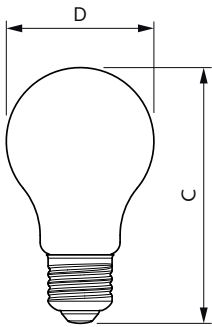

Energy Consumption kWh/1000 h	4 kWh
EPREL Registration Number	1,370,030

Product Data

Full product code	871951442079300
-------------------	-----------------

Order product name	MAS LEDBulbND4-60W E27 840 A60 CL G EELA
Order code	929003066802
Numerator - Quantity Per Pack	1
Numerator - Packs per outer box	10
Material number (12NC)	929003066802
Net weight	0.030 kg
Full product name	MAS LEDBulbND4-60W E27 840 A60 CL G EELA
EAN/UPC - Case	8719514420809

Dimensional drawing

Product	D	C
MAS LEDBulbND4-60W E27 840 A60 CL G EELA	60 mm	105 mm

Photometric data

Spectral Power Distribution Colour - MAS LEDBulbND4-60W E27 840 A60 CL G EELA

MASTER UltraEfficient LED bulb