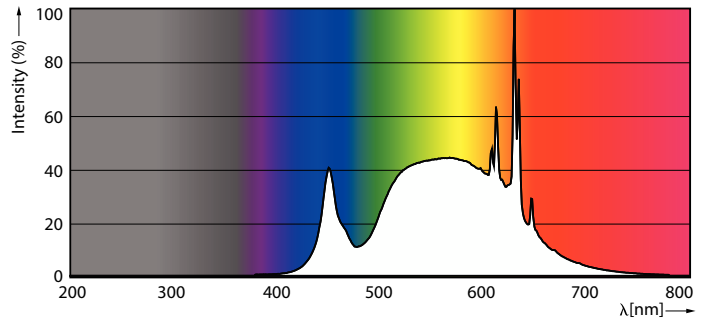

Product data

General Information	
Cap-Base	E27 [E27]
CE mark	Yes
EU RoHS compliant	Yes
Nominal lifetime	50,000 hour(s)
Switching Cycle	50,000
Lighting Technology	LED
Flux measurement reference	Sphere

Light Technical	
Color Code	840 [CCT of 4000K]
Luminous Flux	840 lumen
Color Designation	Cool White (CW)
Correlated Color Temperature (Nom)	4000 K
Luminous Efficacy (rated) (Nom)	210.00 lm/W
Color Consistency	<6
Color rendering index (CRI)	80

Energy Consumption kWh/1000 h	4 kWh
EPREL Registration Number	1,370,030

Product Data

Full product code	871951442079300
-------------------	-----------------

Order product name	MAS LEDBulbND4-60W E27 840 A60 CL G EELA
Order code	929003066802
Numerator - Quantity Per Pack	1
Numerator - Packs per outer box	10
Material number (12NC)	929003066802
Net weight	0.030 kg
Full product name	MAS LEDBulbND4-60W E27 840 A60 CL G EELA
EAN/UPC - Case	8719514420809

Dimensional drawing

Product	D	C
MAS LEDBulbND4-60W E27 840 A60 CL G EELA	60 mm	105 mm

Photometric data

Spectral Power Distribution Colour - MAS LEDBulbND4-60W E27 840 A60 CL G EELA

MASTER UltraEfficient LED bulb