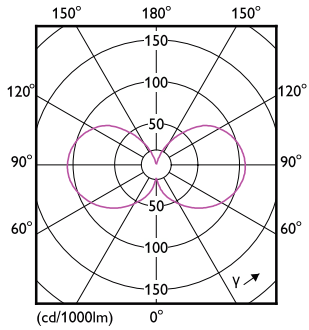

Product data

General Information	
Cap-Base	E27 [E27]
CE mark	Yes
EU RoHS compliant	Yes
Nominal lifetime	50,000 hour(s)
Switching Cycle	50,000
Lighting Technology	LED
Flux measurement reference	Sphere

Light Technical	
Color Code	840 [CCT of 4000K]
Luminous Flux	840 lumen
Color Designation	Cool White (CW)
Correlated Color Temperature (Nom)	4000 K
Luminous Efficacy (rated) (Nom)	210.00 lm/W
Color Consistency	<6
Color rendering index (CRI)	80

Energy Consumption kWh/1000 h	4 kWh
EPREL Registration Number	1,370,030

Product Data

Full product code	871951442079300
-------------------	-----------------

Order product name	MAS LEDBulbND4-60W E27 840 A60 CL G EELA
Order code	929003066802
Numerator - Quantity Per Pack	1
Numerator - Packs per outer box	10
Material number (12NC)	929003066802
Net weight	0.030 kg
Full product name	MAS LEDBulbND4-60W E27 840 A60 CL G EELA
EAN/UPC - Case	8719514420809

Dimensional drawing

Product	D	C
MAS LEDBulbND4-60W E27 840 A60 CL G EELA	60 mm	105 mm

Photometric data

Spectral Power Distribution Colour - MAS LEDBulbND4-60W E27 840 A60 CL G EELA

MASTER UltraEfficient LED bulb

Photometric data

Light Distribution Diagram - MAS LEDBulbND4-60W E27 840 A60 CL G EELA

Lifetime

Life Expectancy Diagram - MAS LEDBulbND4-60W E27 840 A60 CL G EELA

Lumen Maintenance Diagram - MAS LEDBulbND4-60W E27 840 A60 CL G EELA