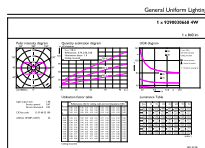

Energy Consumption kWh/1000 h	4 kWh
EPREL Registration Number	1,370,030

Product Data

Full product code	871951442079300
-------------------	-----------------

Order product name	MAS LEDBulbND4-60W E27 840 A60 CL G EELA
Order code	929003066802
Numerator - Quantity Per Pack	1
Numerator - Packs per outer box	10
Material number (12NC)	929003066802
Net weight	0.030 kg
Full product name	MAS LEDBulbND4-60W E27 840 A60 CL G EELA
EAN/UPC - Case	8719514420809

Dimensional drawing

Product	D	C
MAS LEDBulbND4-60W E27 840 A60 CL G EELA	60 mm	105 mm

Photometric data

Spectral Power Distribution Colour - MAS LEDBulbND4-60W E27 840 A60 CL G EELA

MASTER UltraEfficient LED bulb