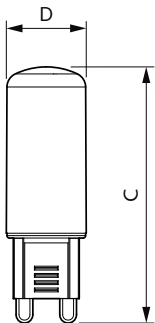

Power Consumption	2.6 W
Lamp Current (Nom)	14.5 mA
Wattage Equivalent	25 W
Starting Time (Nom)	0.5 s
Warm-up time to 60% light	0.5 s
Power Factor (Fraction)	0.7
Voltage (Nom)	220-240 V
Temperature	
T-Case Maximum (Nom)	86 °C
Controls and Dimming	
Dimmable	Only with specific dimmers
Mechanical and Housing	
Bulb Finish	Frosted
Bulb Shape	Capsule
Approval and Application	
Suitable For Accent Lighting	No

## Dimensional drawing

Product	D	C
CorePro LEDcapsuleMV 2.6-25W G9 827 D	15 mm	52 mm