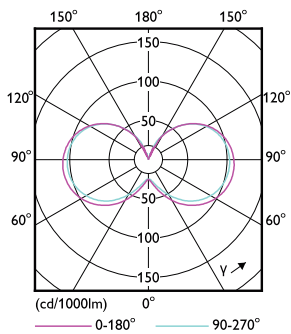

## Dimensional drawing

Product	D	C
CorePro LEDcapsuleMV 2.6-25W G9 827 D	15 mm	52 mm

## Photometric data

Spectral Power Distribution Colour - CorePro LEDcapsuleMV 2.6-25W G9 827 D

Light Distribution Diagram - CorePro LEDcapsuleMV 2.6-25W G9 827 D