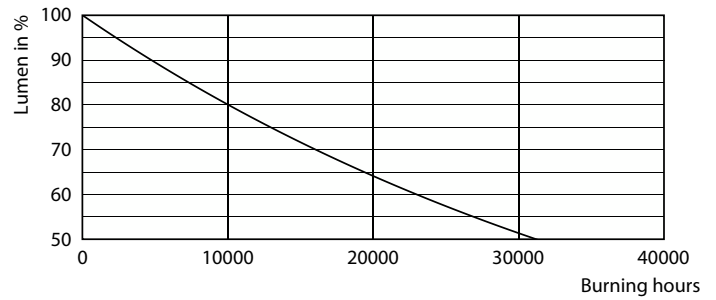

CorePro LEDcapsule MV

Lifetime

Life Expectancy Diagram - CorePro LEDcapsuleMV 2.6-25W G9 827 D

Lumen Maintenance Diagram - CorePro LEDcapsuleMV 2.6-25W G9 827 D