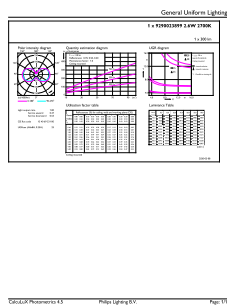

Photometric data

Spectral Power Distribution Colour - CorePro LEDcapsuleMV 2.6-25W G9 827 D